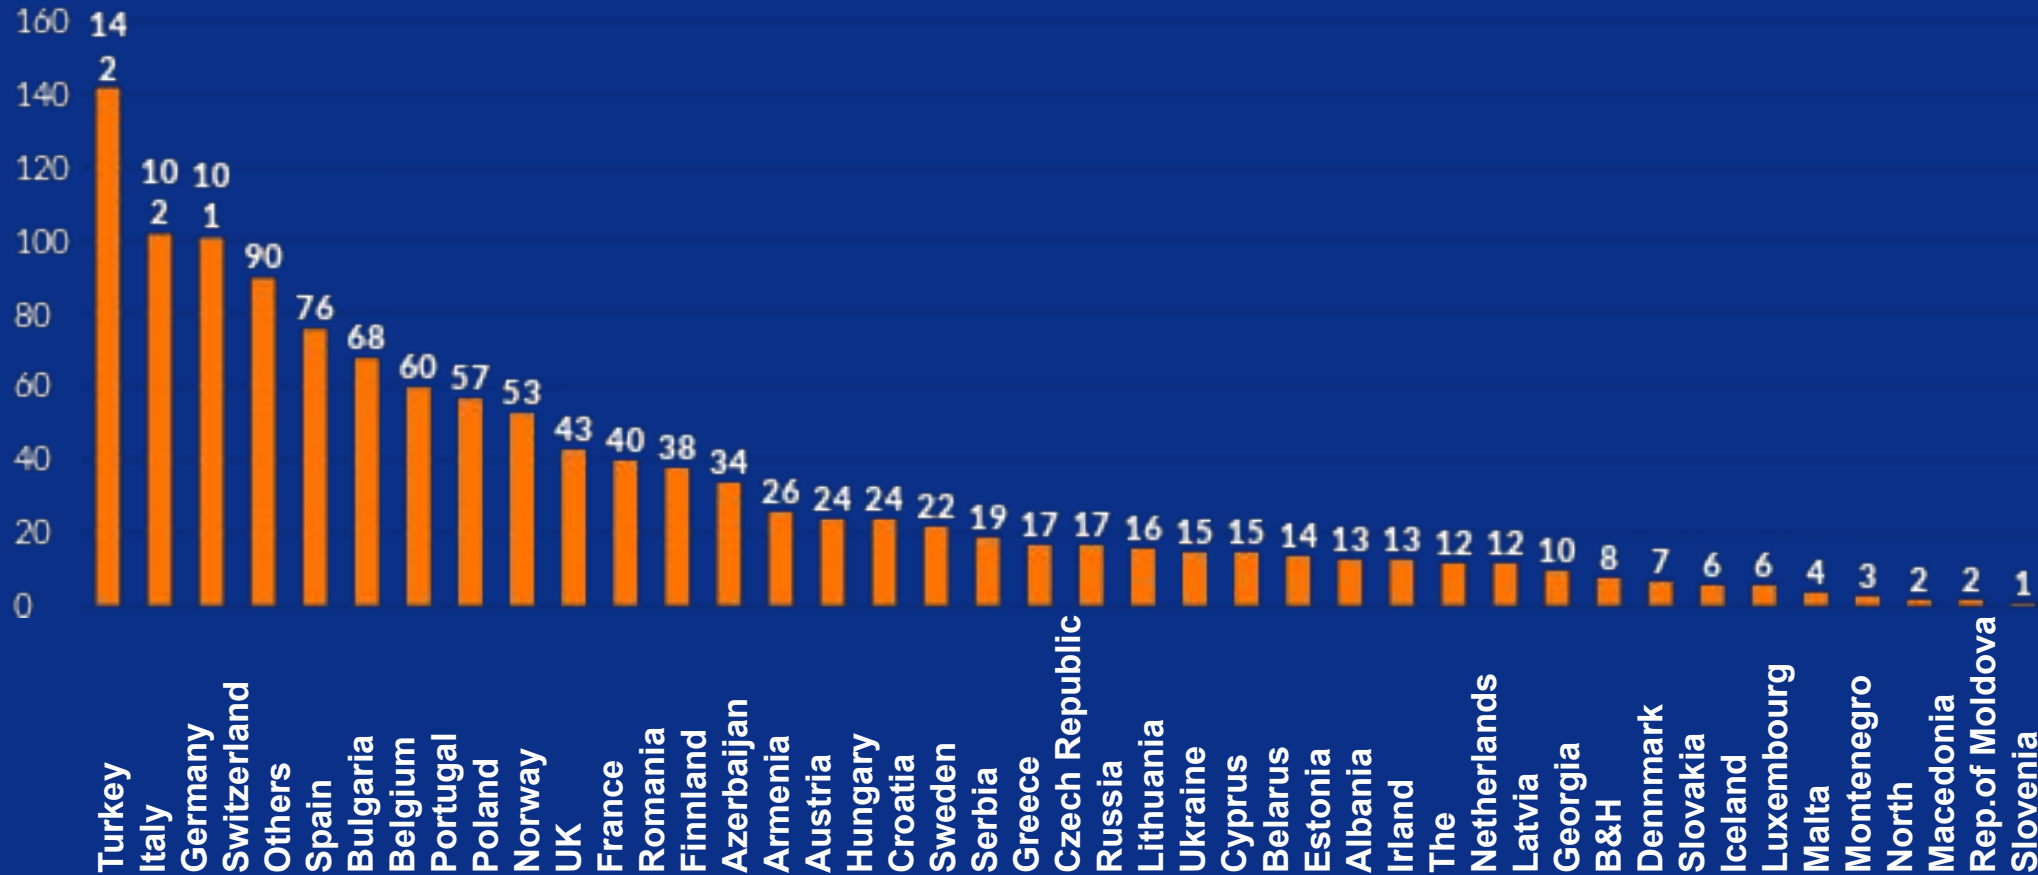

Winter ELSA Law Schools 2021/2022

Statistics

The European Law Students' Association

General information

- 3rd WELS Cycle in the history
- 8 WELS in total
- 1267 apps in total

Gender of the applicants

Status of the applicants

Applications per country (present in ELSA)

Descending applications per country (present in ELSA)

Applications received

In total: **1267**

The European Law Students' Association

Applications received, spots expected, spots filled in