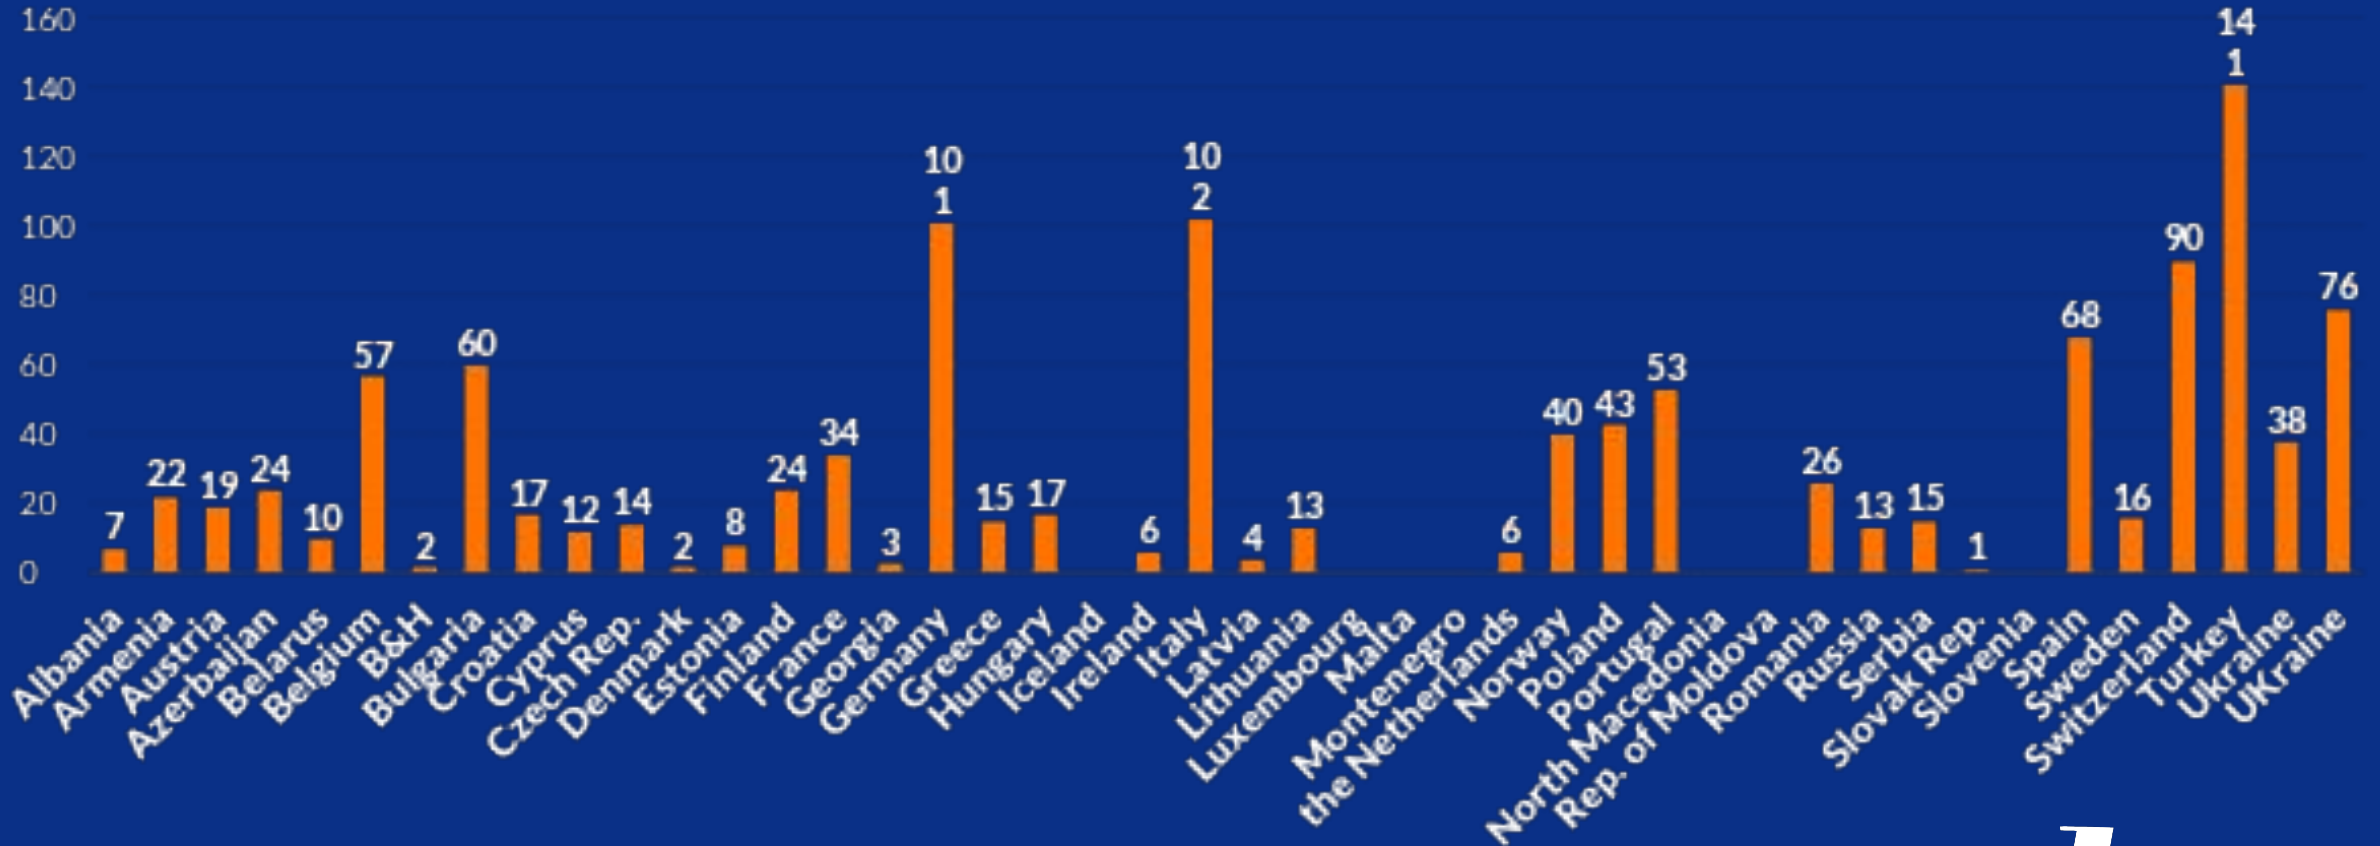

Winter ELSA Law Schools 2021/2022

Statistics

The European Law Students' Association

General information

- 3rd WELS Cycle in the history
- 8 WELS in total
- 1267 apps in total

Gender of the applicants

Status of the applicants

Applications per country (present in ELSA)

Descending applications per country (present in ELSA)

Applications received

In total: **1267**

The European Law Students' Association

Applications received, spots expected, spots filled in