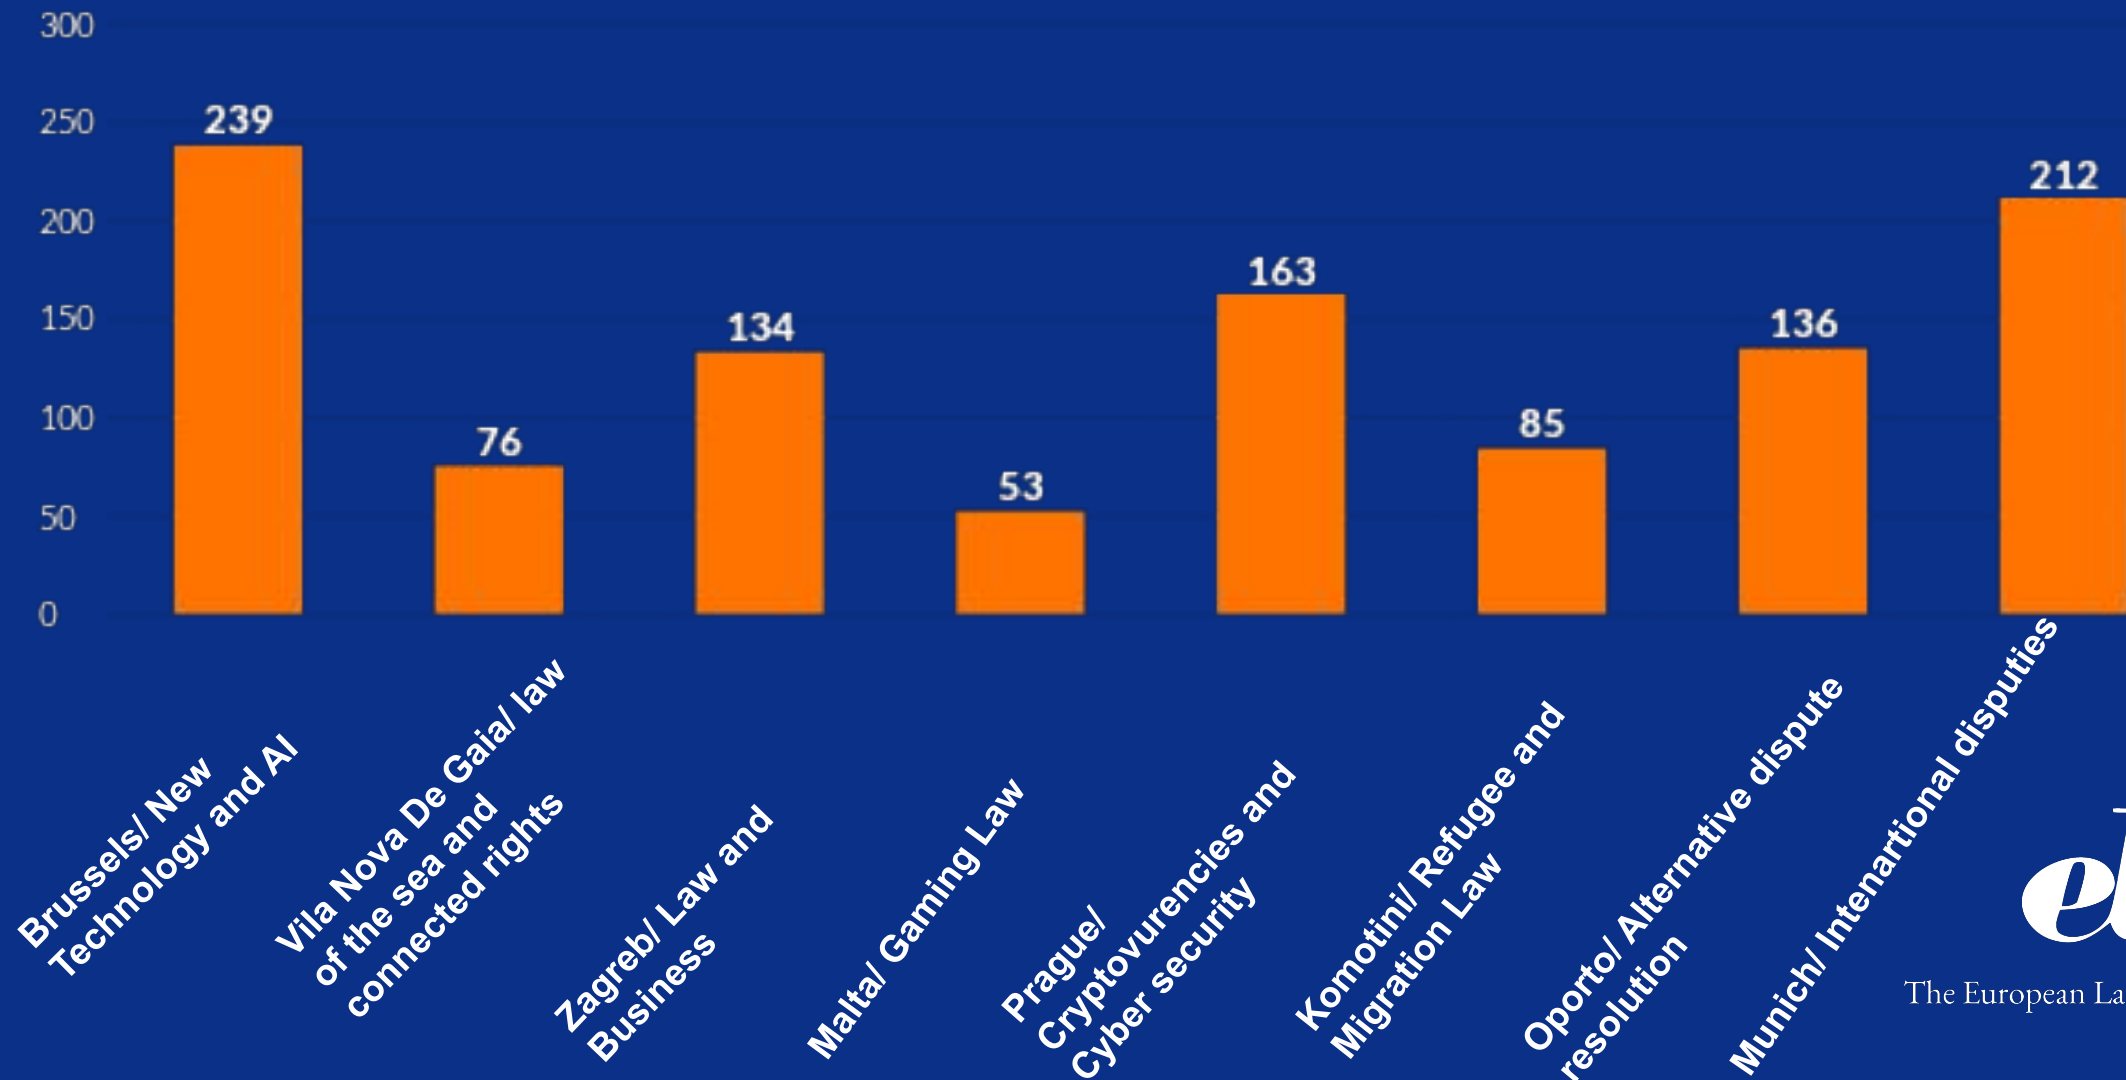

Winter ELSA Law Schools 2021/2022

Statistics

The European Law Students' Association

General information

- 3rd WELS Cycle in the history
- 8 WELS in total
- 1267 apps in total

Gender of the applicants

Status of the applicants

Applications per country (present in ELSA)

Descending applications per country (present in ELSA)

Applications received

In total: **1267**

The European Law Students' Association

Applications received, spots expected, spots filled in