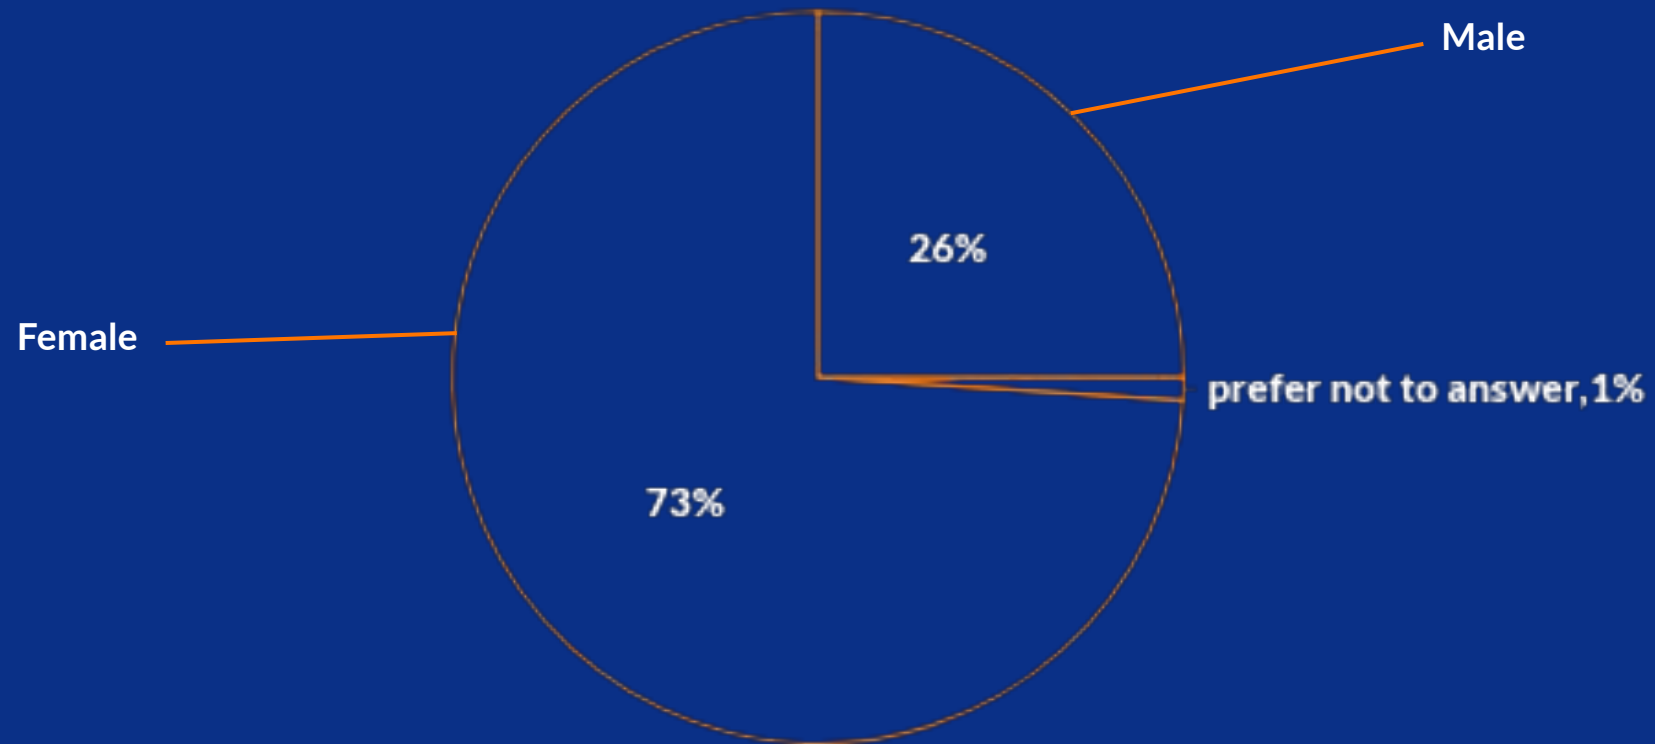

Winter ELSA Law Schools 2021/2022

Statistics

The European Law Students' Association

General information

- 3rd WELS Cycle in the history
- 8 WELS in total
- 1267 apps in total

Gender of the applicants

Status of the applicants

Applications per country (present in ELSA)

Descending applications per country (present in ELSA)

Applications received

In total: **1267**

The European Law Students' Association

Applications received, spots expected, spots filled in