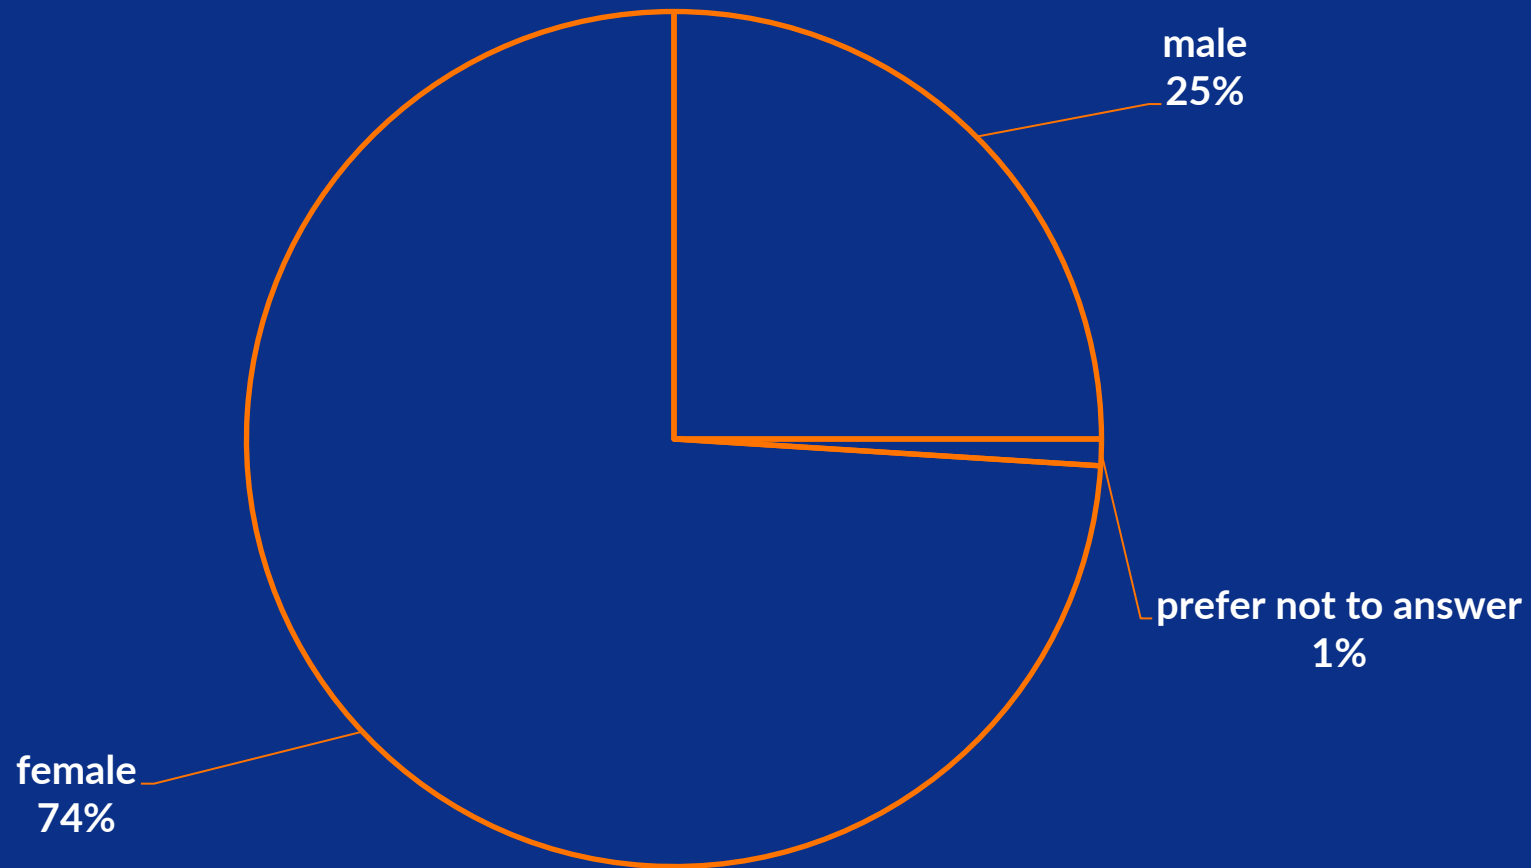

Winter ELSA Law Schools 2019/2020

Statistics

elsa

The European Law Students' Association

General information

- 2nd WELS Cycle in the history
- 12 WELS in total
- 1156 apps in total

Gender of the applicants

Status of the applicants

Applications per country (present in ELSA)

Descending applications per country (present in ELSA)

Applications received

In total: **1156**

elsa

The European Law Students' Association

Applications received

In total: **1156**