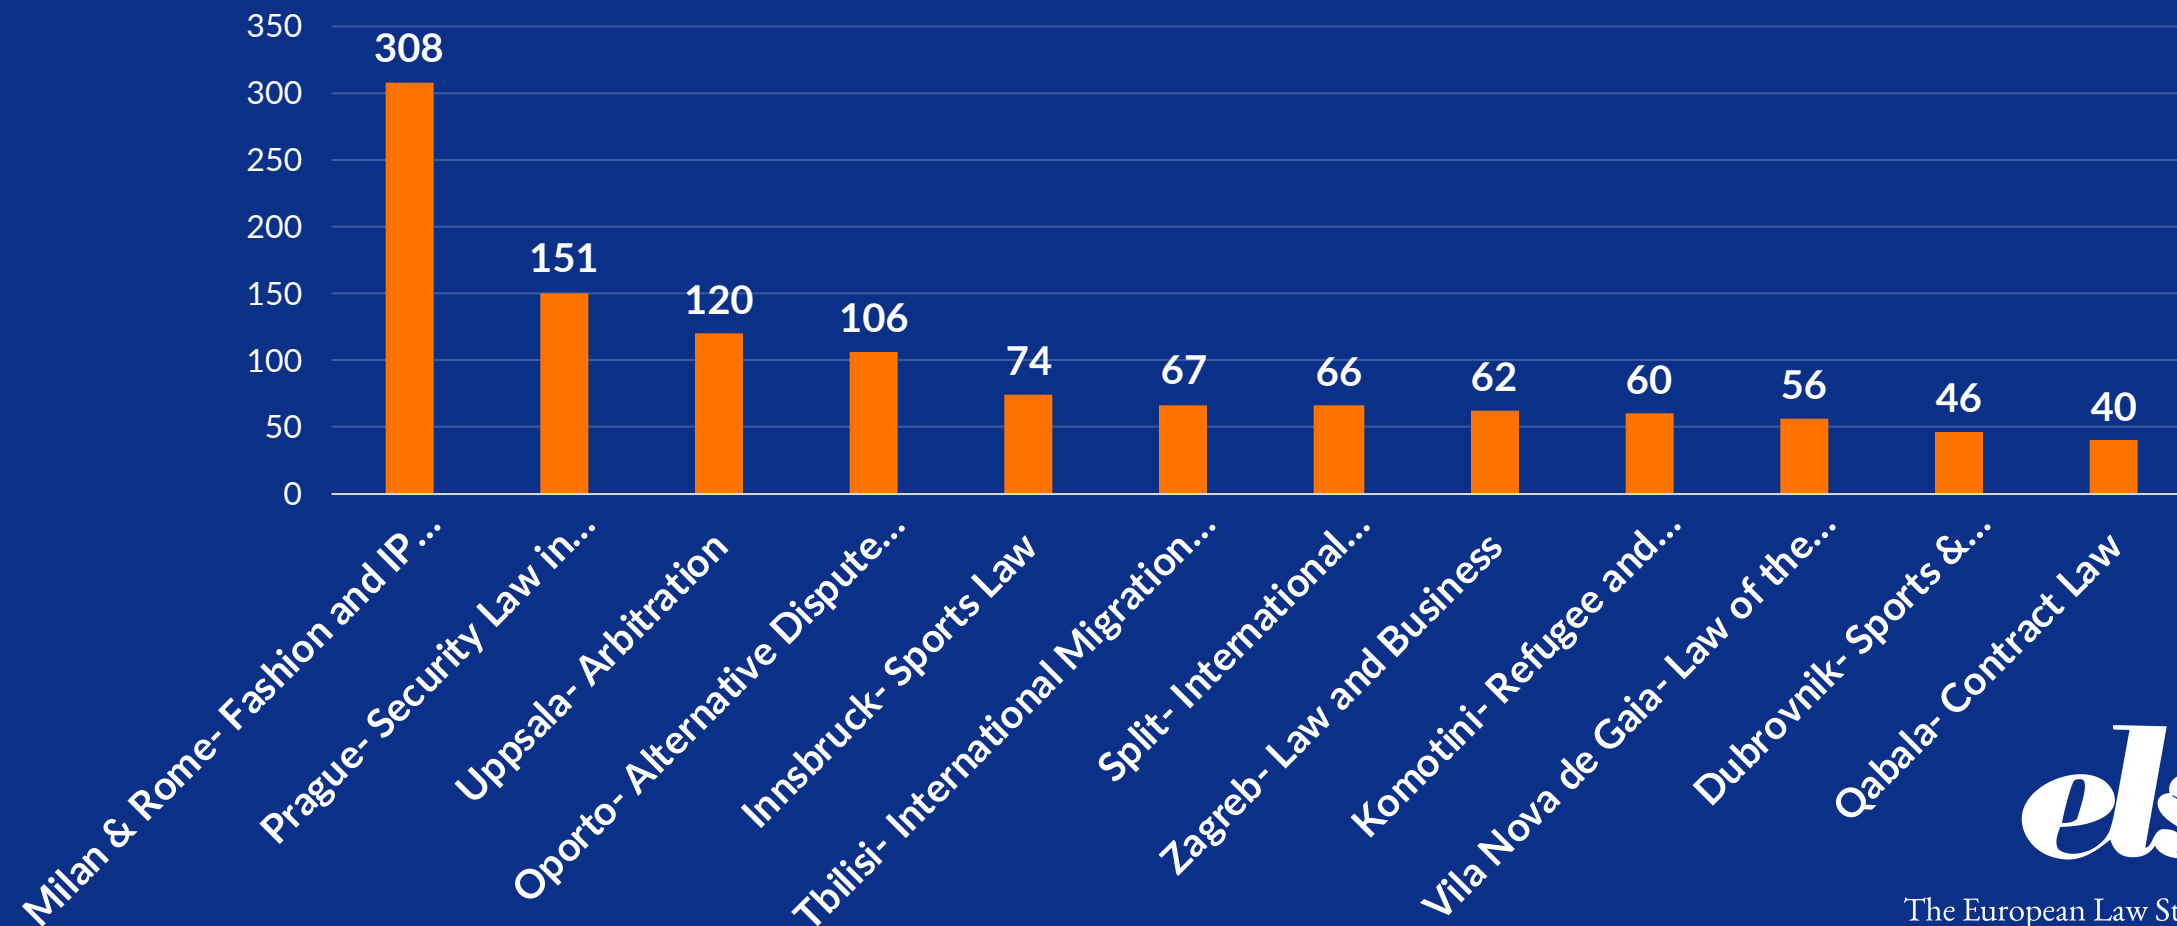

Winter ELSA Law Schools 2019/2020

Statistics

elsa

The European Law Students' Association

General information

- 2nd WELS Cycle in the history
- 12 WELS in total
- 1156 apps in total

Gender of the applicants

Status of the applicants

Applications per country (present in ELSA)

Descending applications per country (present in ELSA)

Applications received

In total: **1156**

elsa

The European Law Students' Association

Applications received

In total: **1156**

The European Law Students' Association

Applications received, spots expected, spots filled in