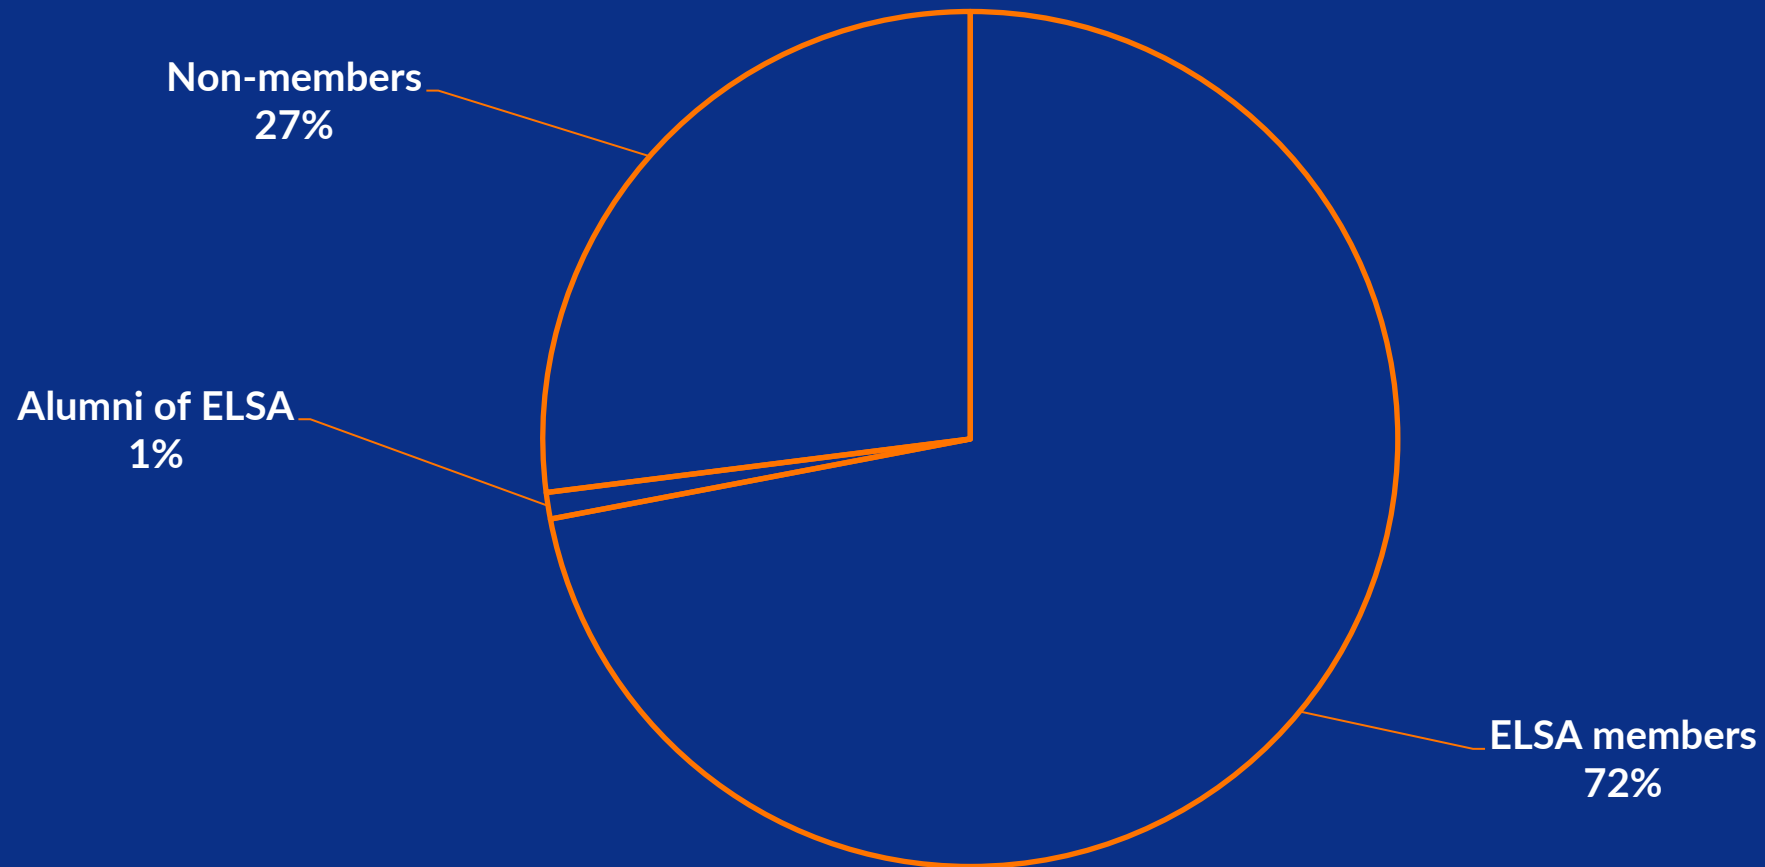

Winter ELSA Law Schools 2019/2020

Statistics

elsa

The European Law Students' Association

General information

- 2nd WELS Cycle in the history
- 12 WELS in total
- 1156 apps in total

Gender of the applicants

Status of the applicants

Applications per country (present in ELSA)

Descending applications per country (present in ELSA)

Applications received

In total: **1156**

elsa

The European Law Students' Association

Applications received

In total: **1156**

The European Law Students' Association

Applications received, spots expected, spots filled in