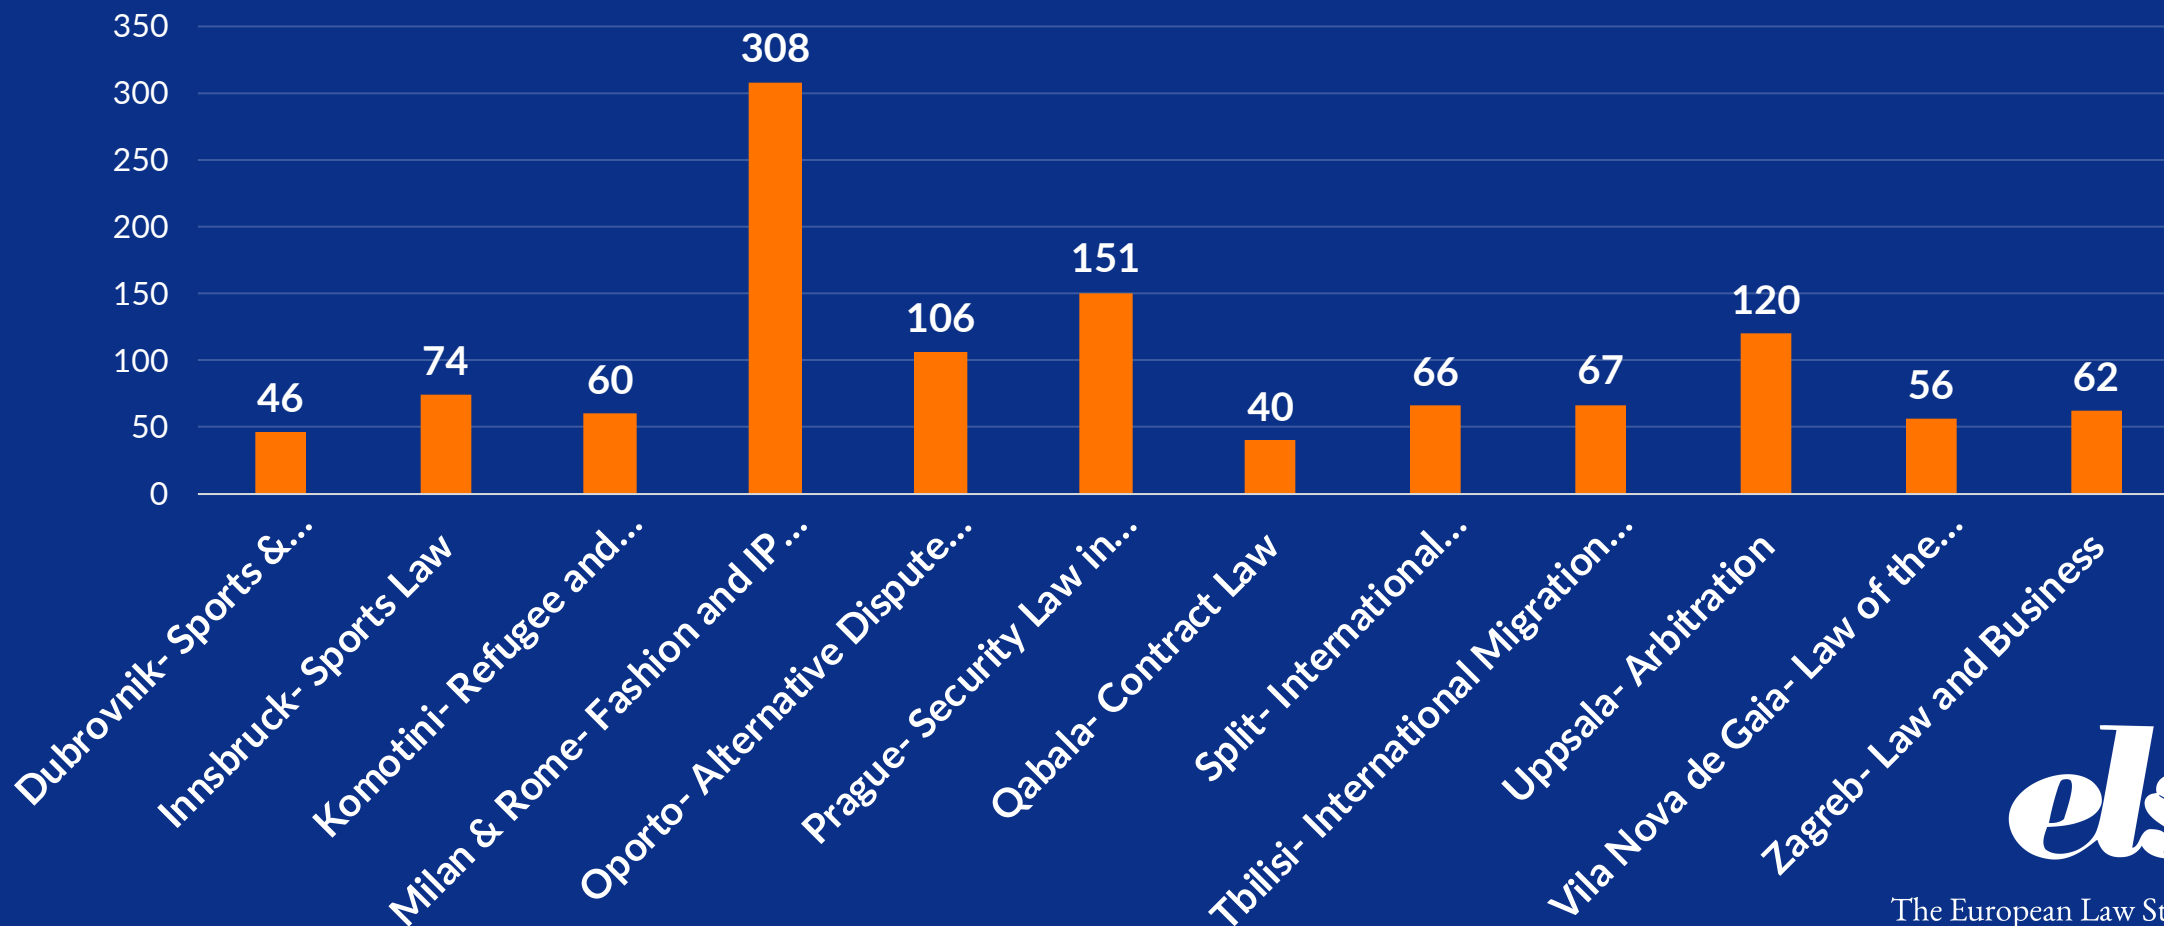

Winter ELSA Law Schools 2019/2020

Statistics

elsa

The European Law Students' Association

General information

- 2nd WELS Cycle in the history
- 12 WELS in total
- 1156 apps in total

Gender of the applicants

Status of the applicants

Applications per country (present in ELSA)

Descending applications per country (present in ELSA)

Applications received

In total: **1156**

elsa

The European Law Students' Association

Applications received

In total: **1156**

The European Law Students' Association

Applications received, spots expected, spots filled in