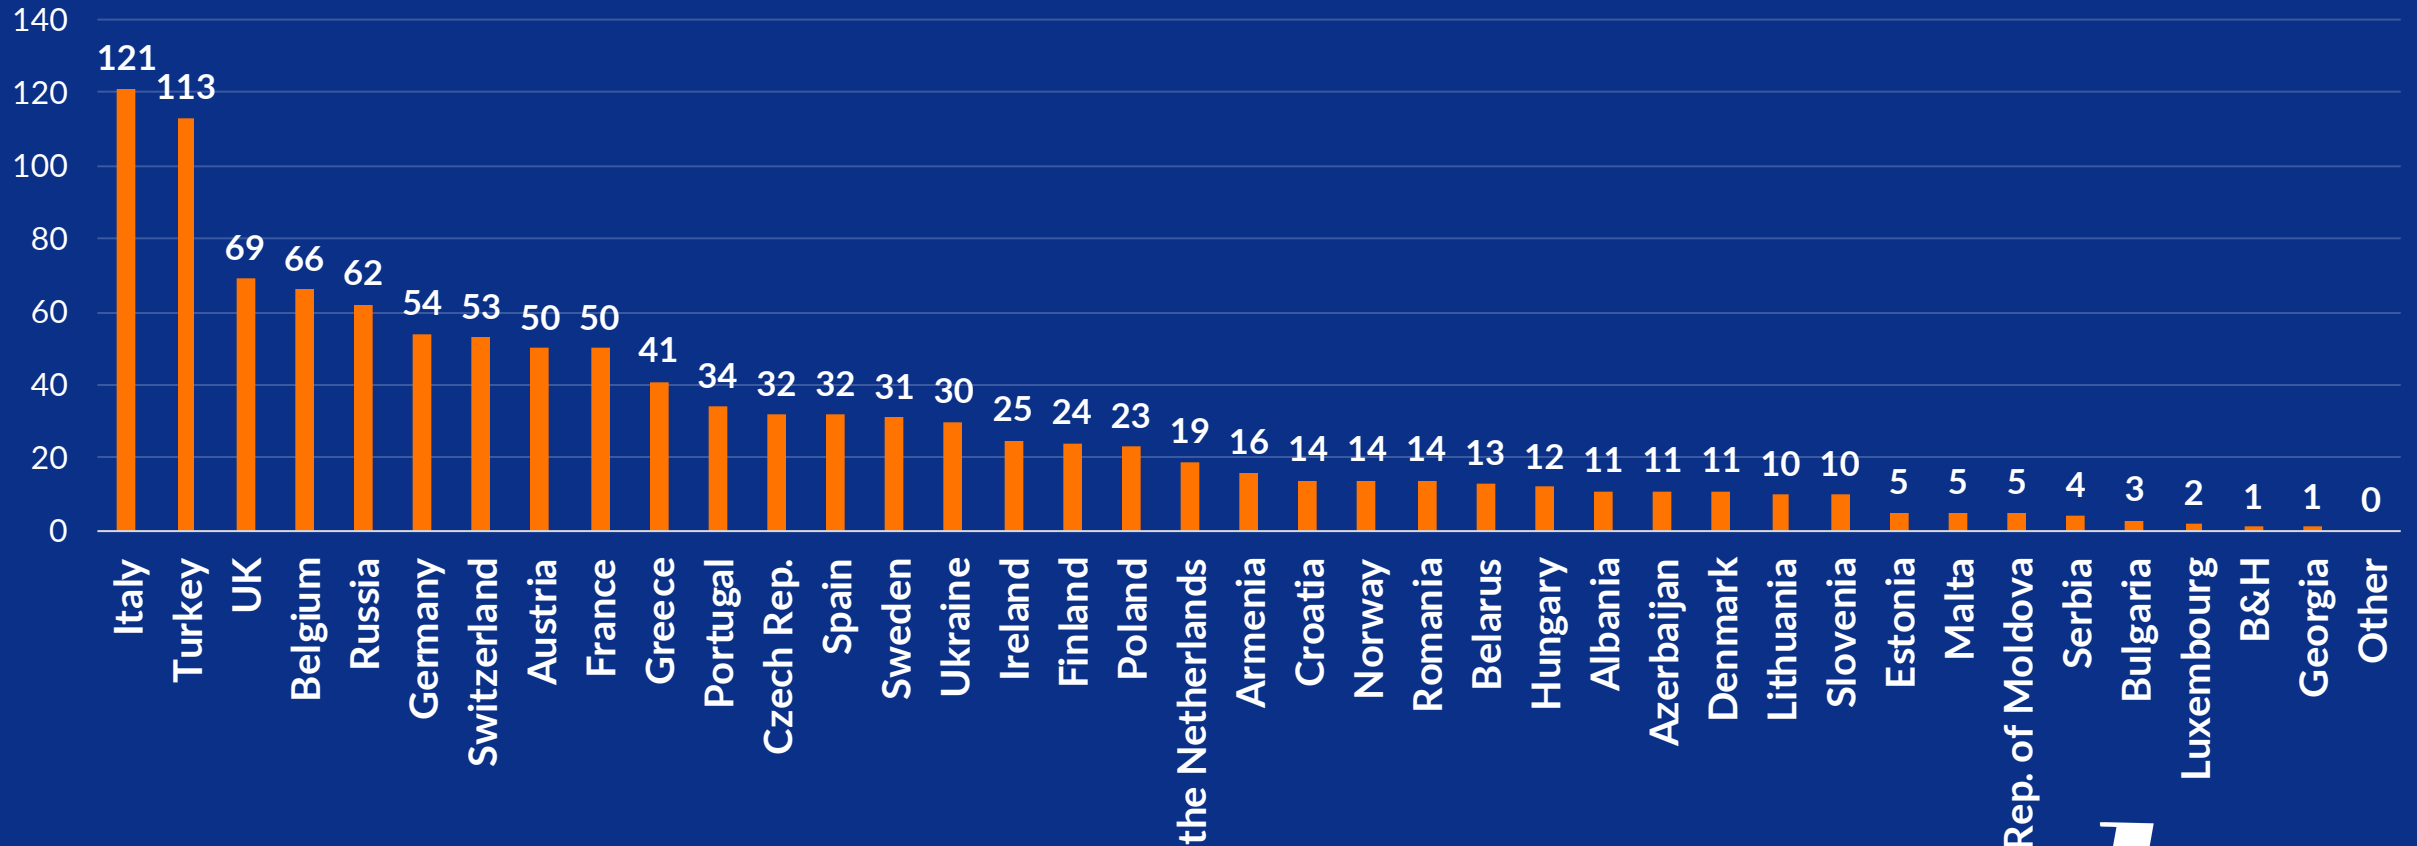

Winter ELSA Law Schools 2019/2020

Statistics

elsa

The European Law Students' Association

General information

- 2nd WELS Cycle in the history
- 12 WELS in total
- 1156 apps in total

Gender of the applicants

Status of the applicants

Applications per country (present in ELSA)

Descending applications per country (present in ELSA)

Applications received

In total: **1156**

elsa

The European Law Students' Association

Applications received

In total: **1156**