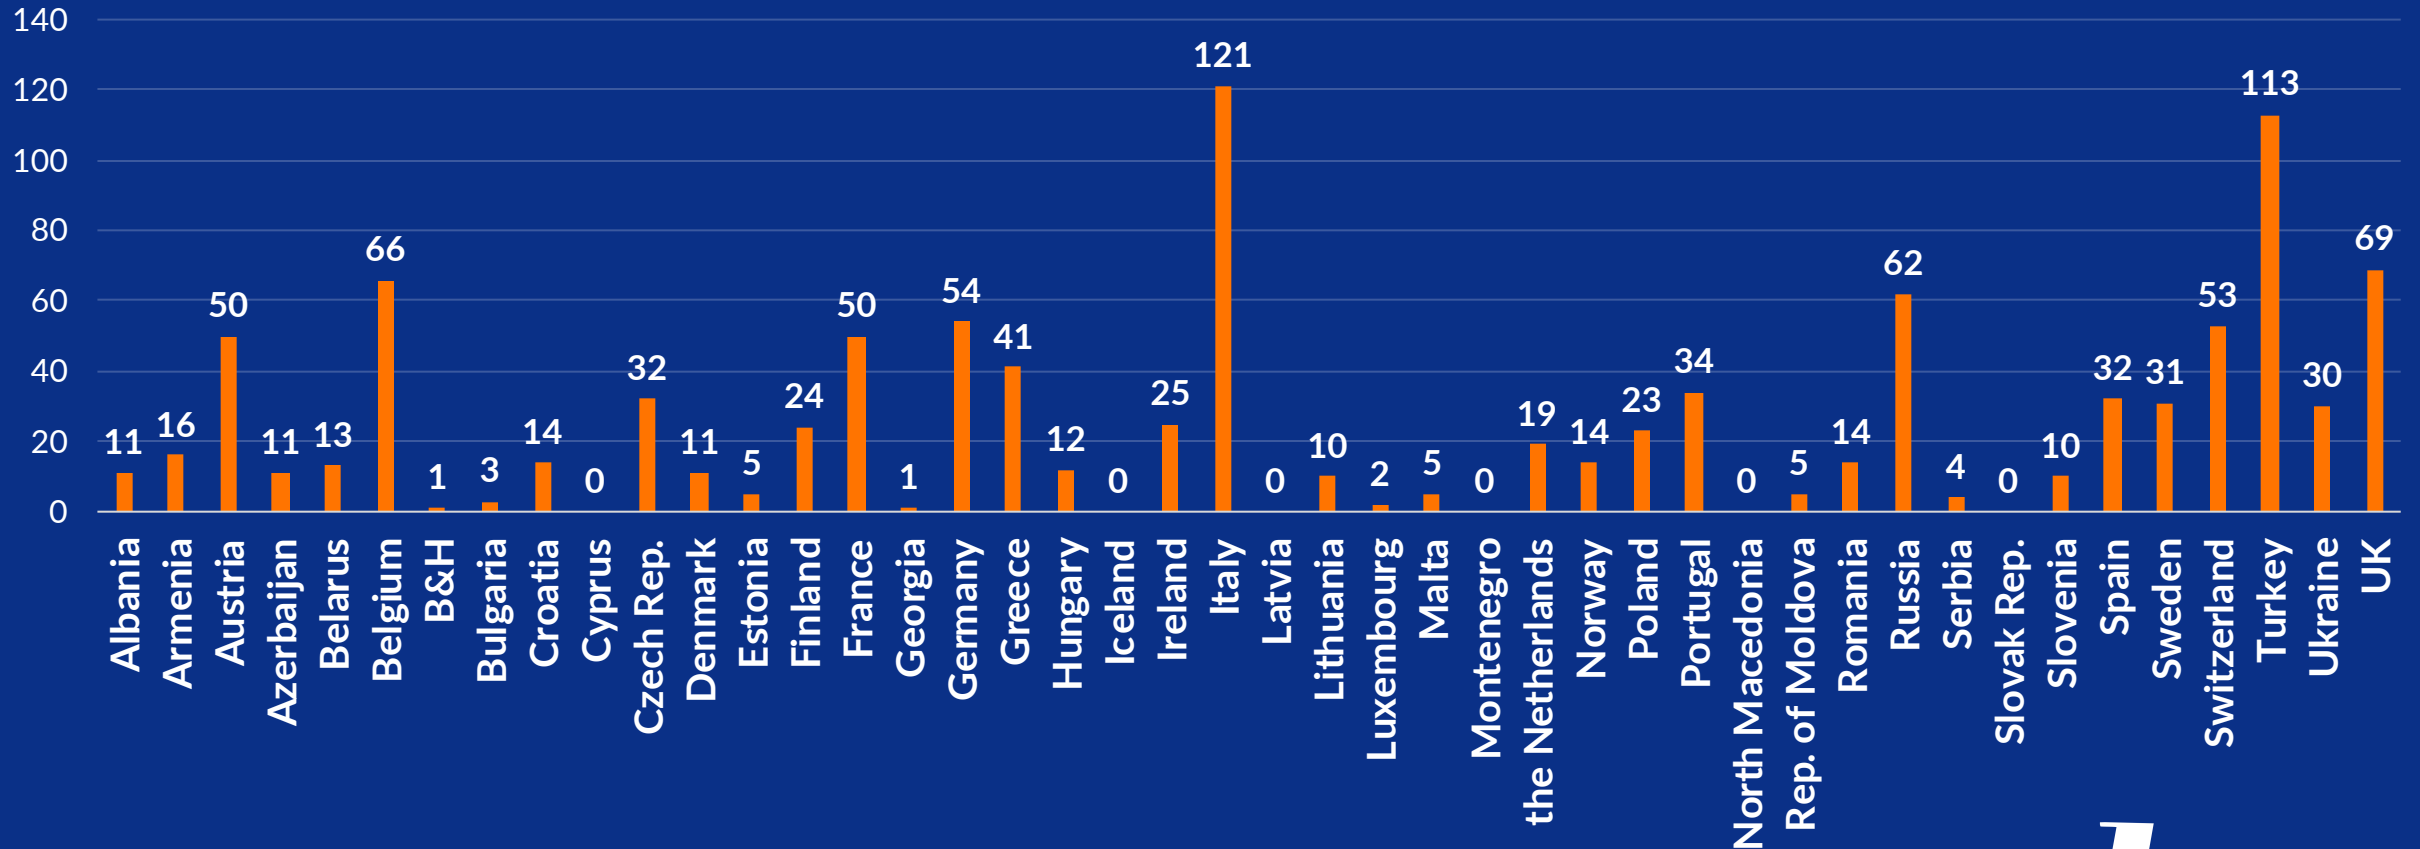

Winter ELSA Law Schools 2019/2020

Statistics

elsa

The European Law Students' Association

General information

- 2nd WELS Cycle in the history
- 12 WELS in total
- 1156 apps in total

Gender of the applicants

Status of the applicants

Applications per country (present in ELSA)

Descending applications per country (present in ELSA)

Applications received

In total: **1156**

elsa

The European Law Students' Association

Applications received

In total: **1156**

The European Law Students' Association

Applications received, spots expected, spots filled in