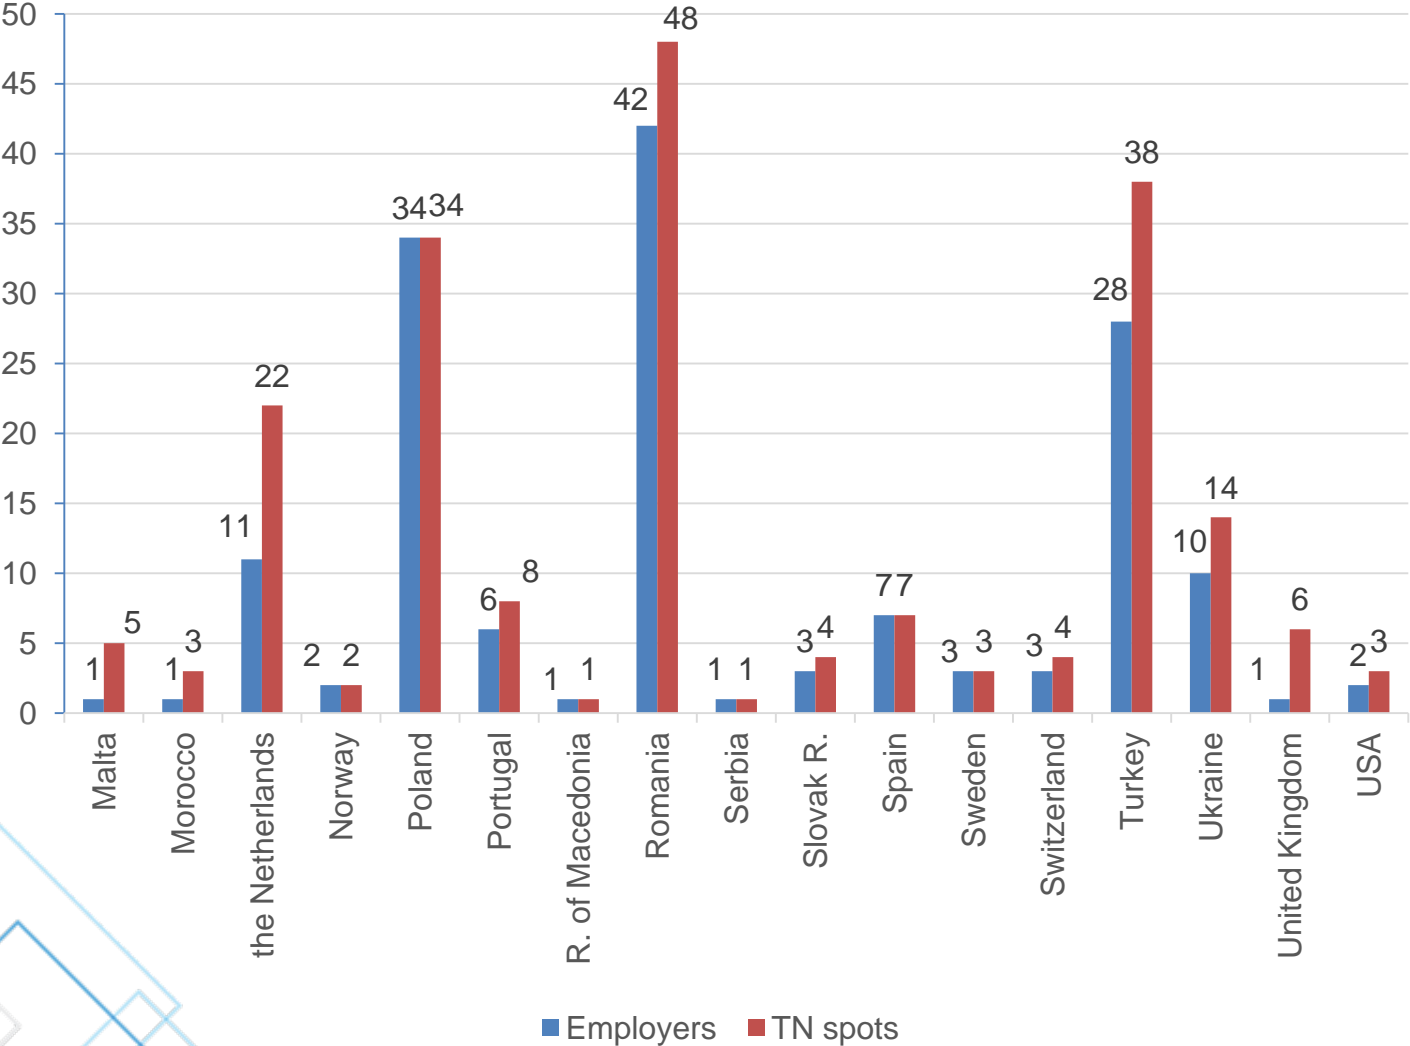

Traineeships (2/2)