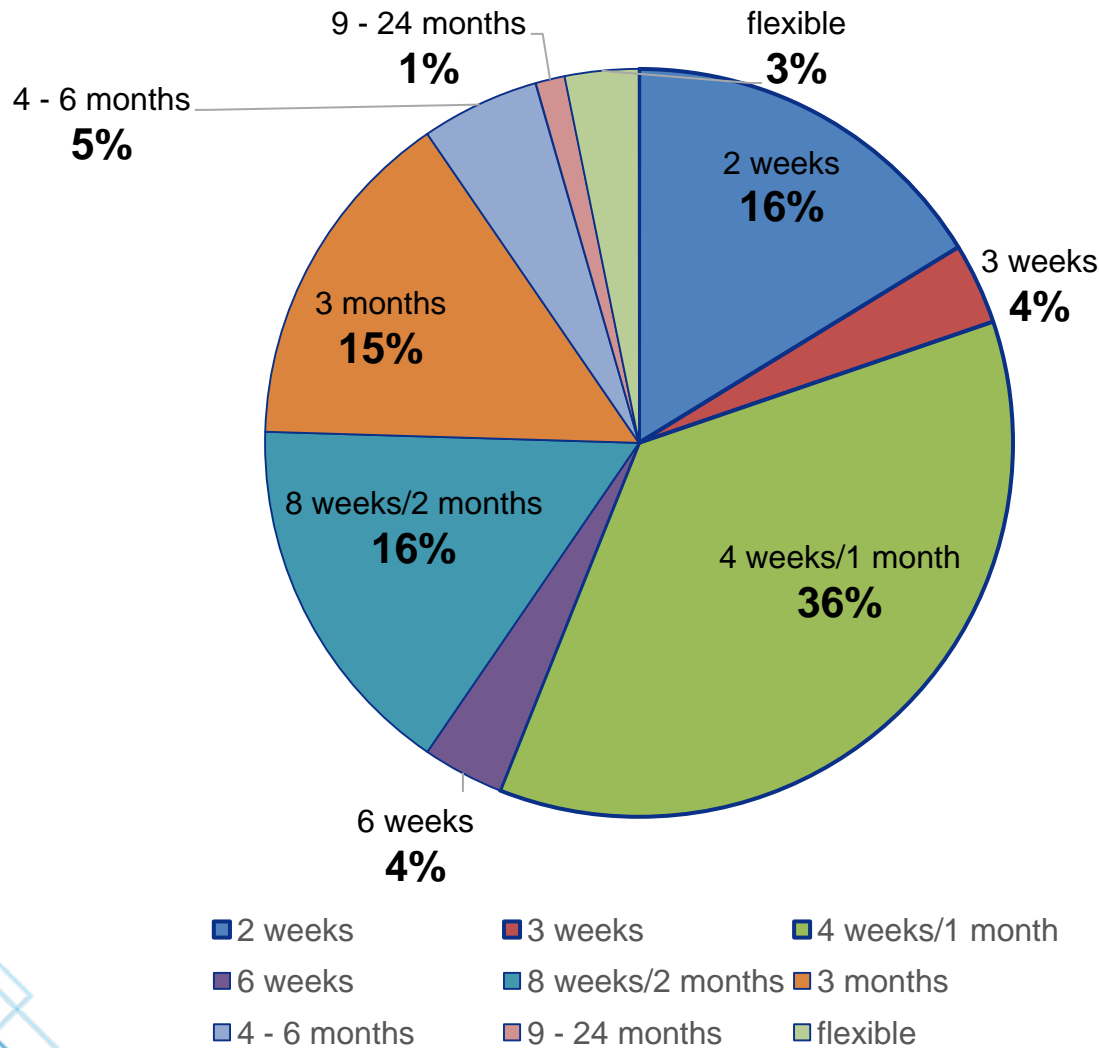

# Remuneration

All traineeships

■ Paid ■ Fringe benefits ■ Unpaid

# Remuneration

Paid traineeships, € per month

■ ≤ 100 ■ 101 - 200 ■ 201 - 300 ■ 301 - 500 ■ > 500

# Education level

- Undergraduate
- Graduate - Bachelor
- Graduate - Master
- Postgraduate - PhD

# Duration