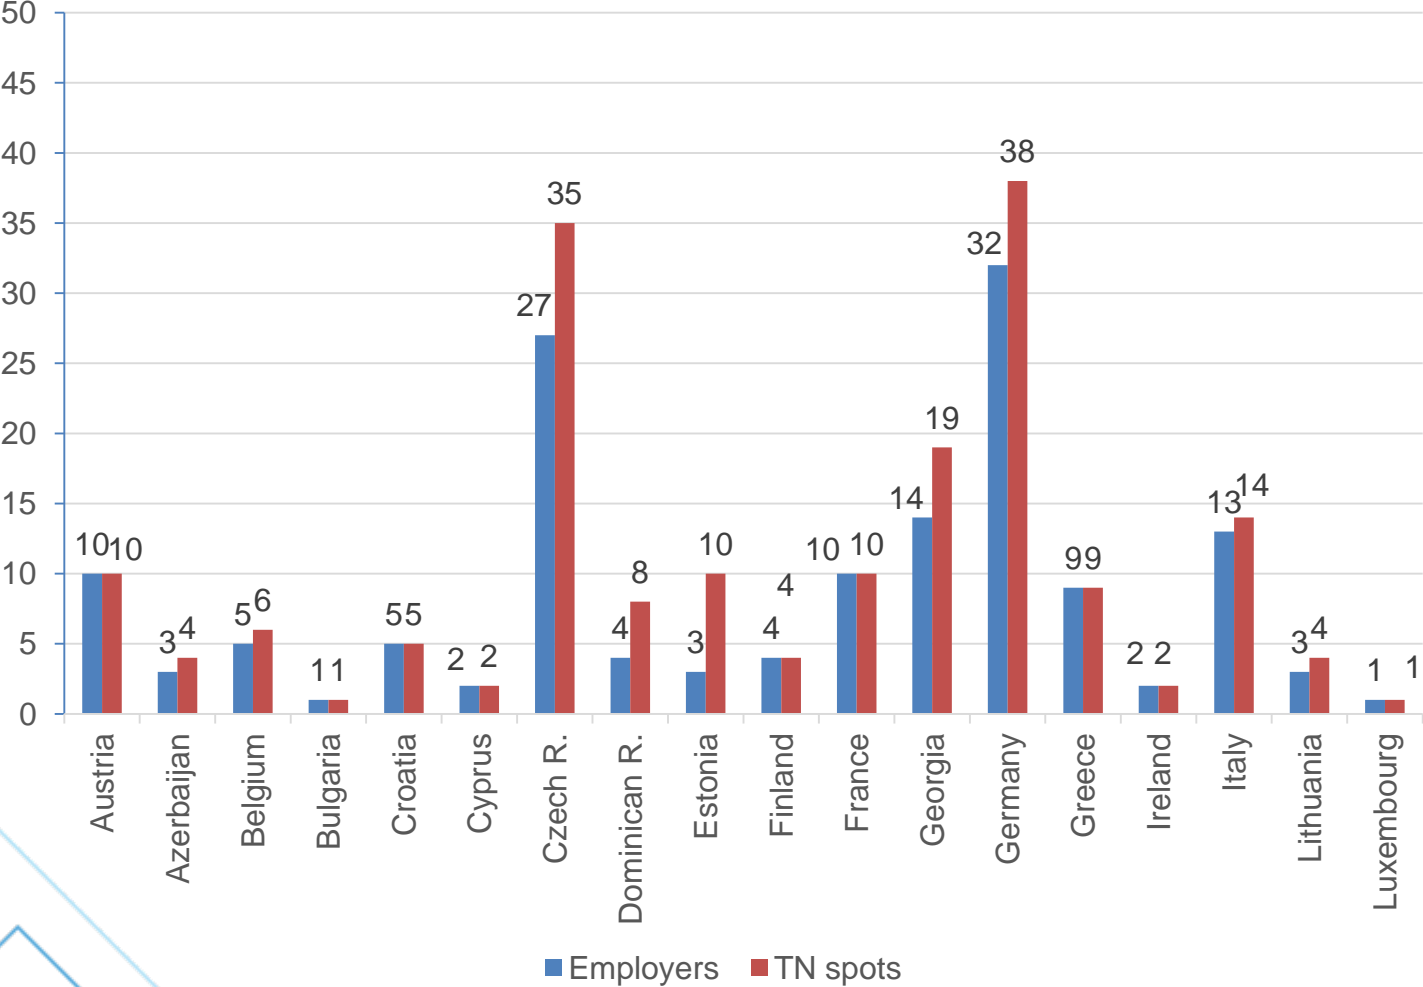

Traineeships (1/2)