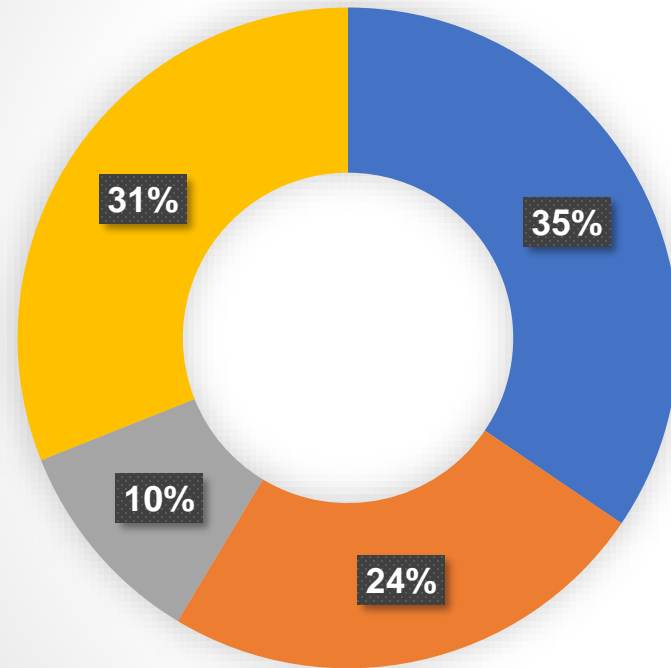

What Partners are the most crucial to ELSA?

Type of Partner

- Human Rights Partners
- General Legal Partners
- General Education Partner
- General Partners