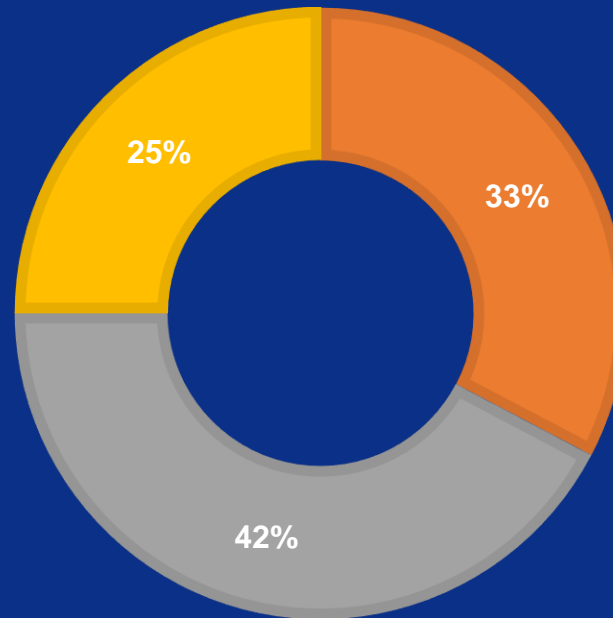

Which Partners are the most attractive ones to the ELSA members?

TYPE OF PARTNERS

■ General Education Partners   ■ General Legal Partners   ■ Human Rights Partners

elsa

The European Law Students' Association