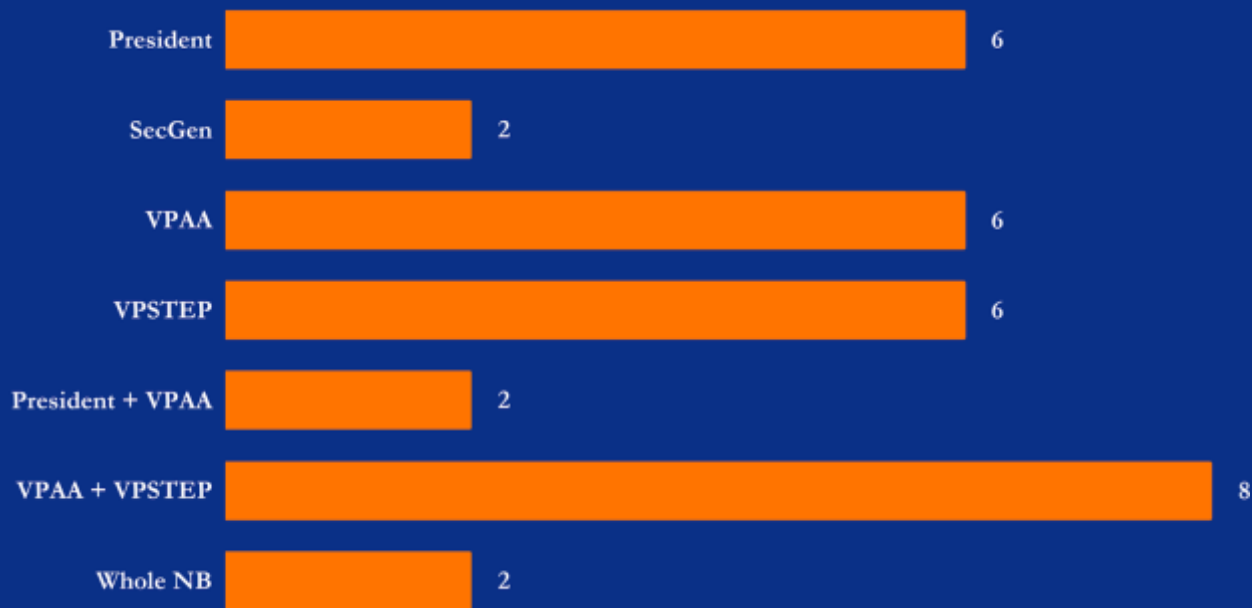

Who should be responsible for professional development projects in the board?

Other:

- VP S&C
- President + SecGen
- VP AA + SecGen
- VP AA + VP STEP + President
- VP AA + VP STEP + VP MKT
- SecGen + VP AA + VP S&C