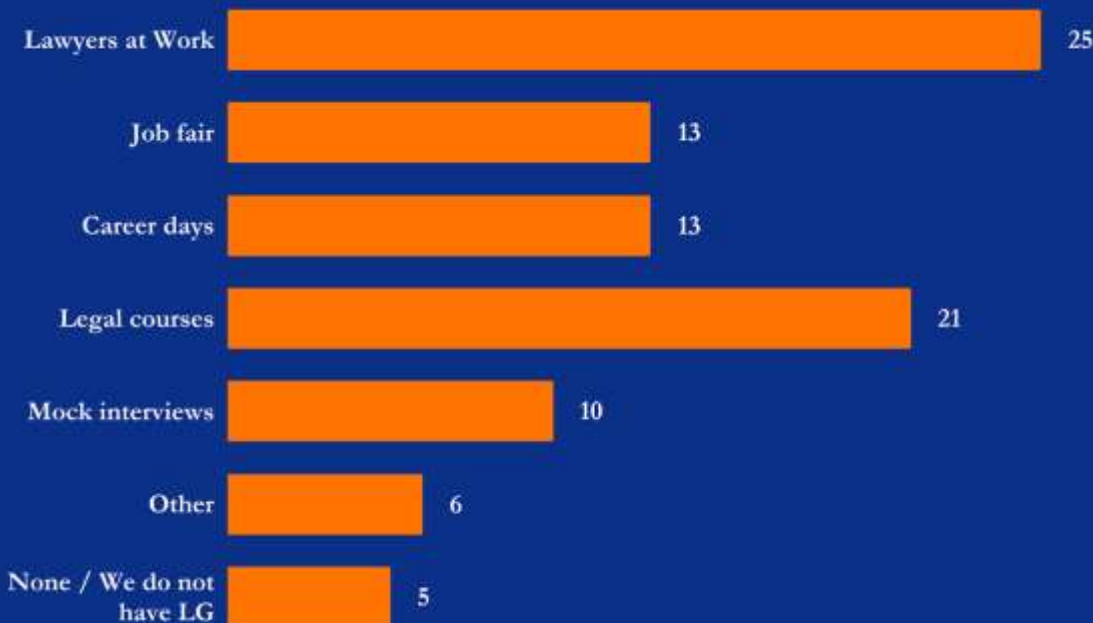

Which professional development projects are organised in your LGs?

Other:

- Courses on Motivation Letter and CV
- Law firm Workshops and Networking
- Info Sessions with Partners
- CIC/ENC/WIC/MCC
- SELS
- MCC
- Study Groups
- Trainings