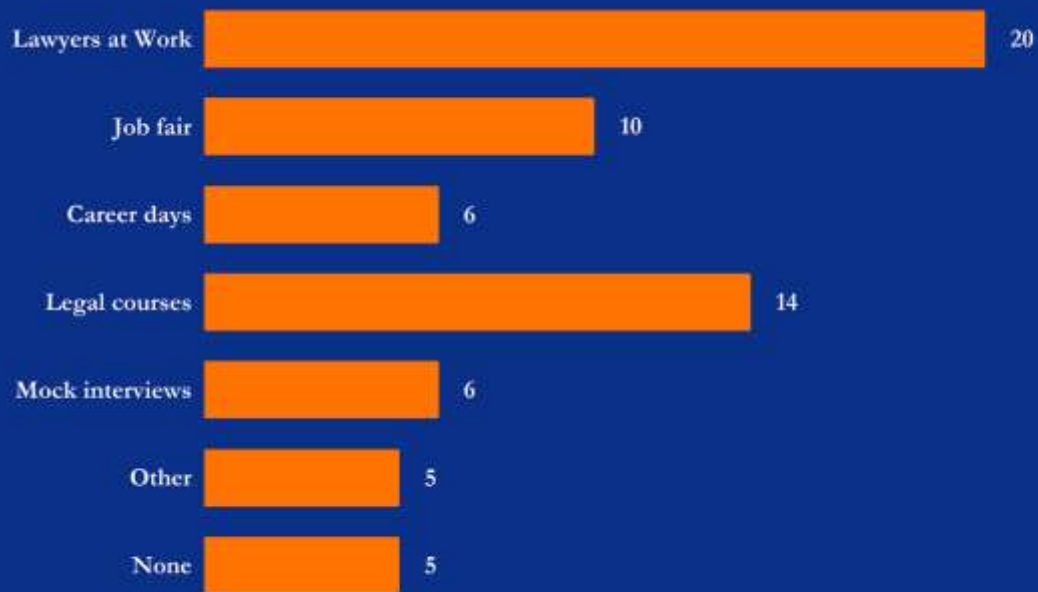

Which professional development projects are organised in your NG?

Other:

- Legal Job Interview
- Law firm Workshops and Networking
- CIC/ENC/WIC/MCC
- ICE
- Essay Competition
- FinEst/BSX
- Projects organised solely by LGs