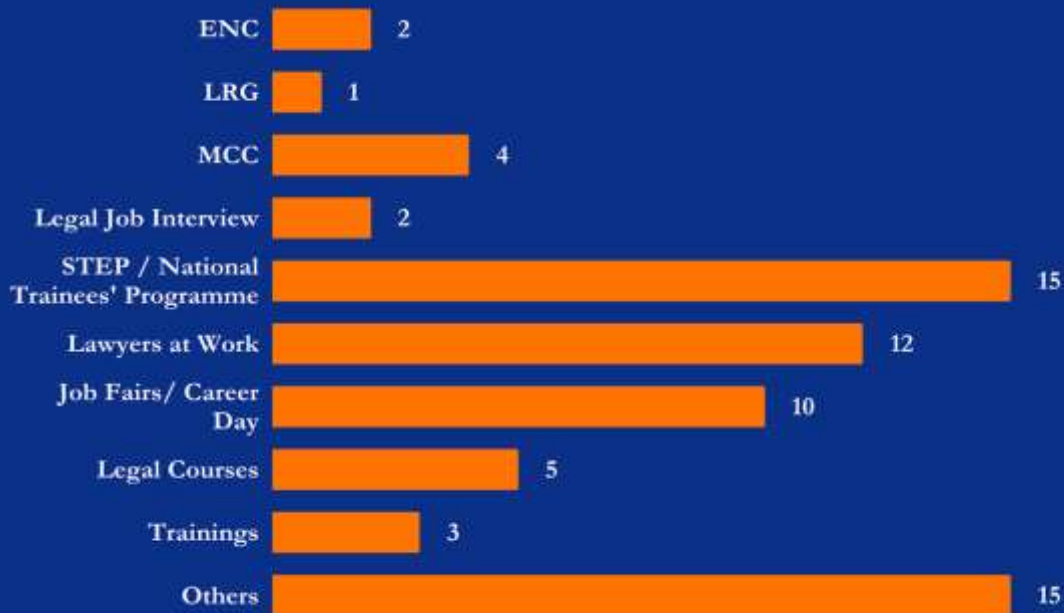

What do you consider to be your professional development project(s)?

Other:

- Trainee Academy
- Economic Partnerships
- Continuing Education
- CV/Interview Workshops
- Career and Network Opportunities
- Legal Clinic
- Seminars
- Q&A with ELSA Alumni
- From Freshers to Lawyers
- Webinars, Conferences, ICE
- CIC/CDC

elsa

The European Law Students' Association