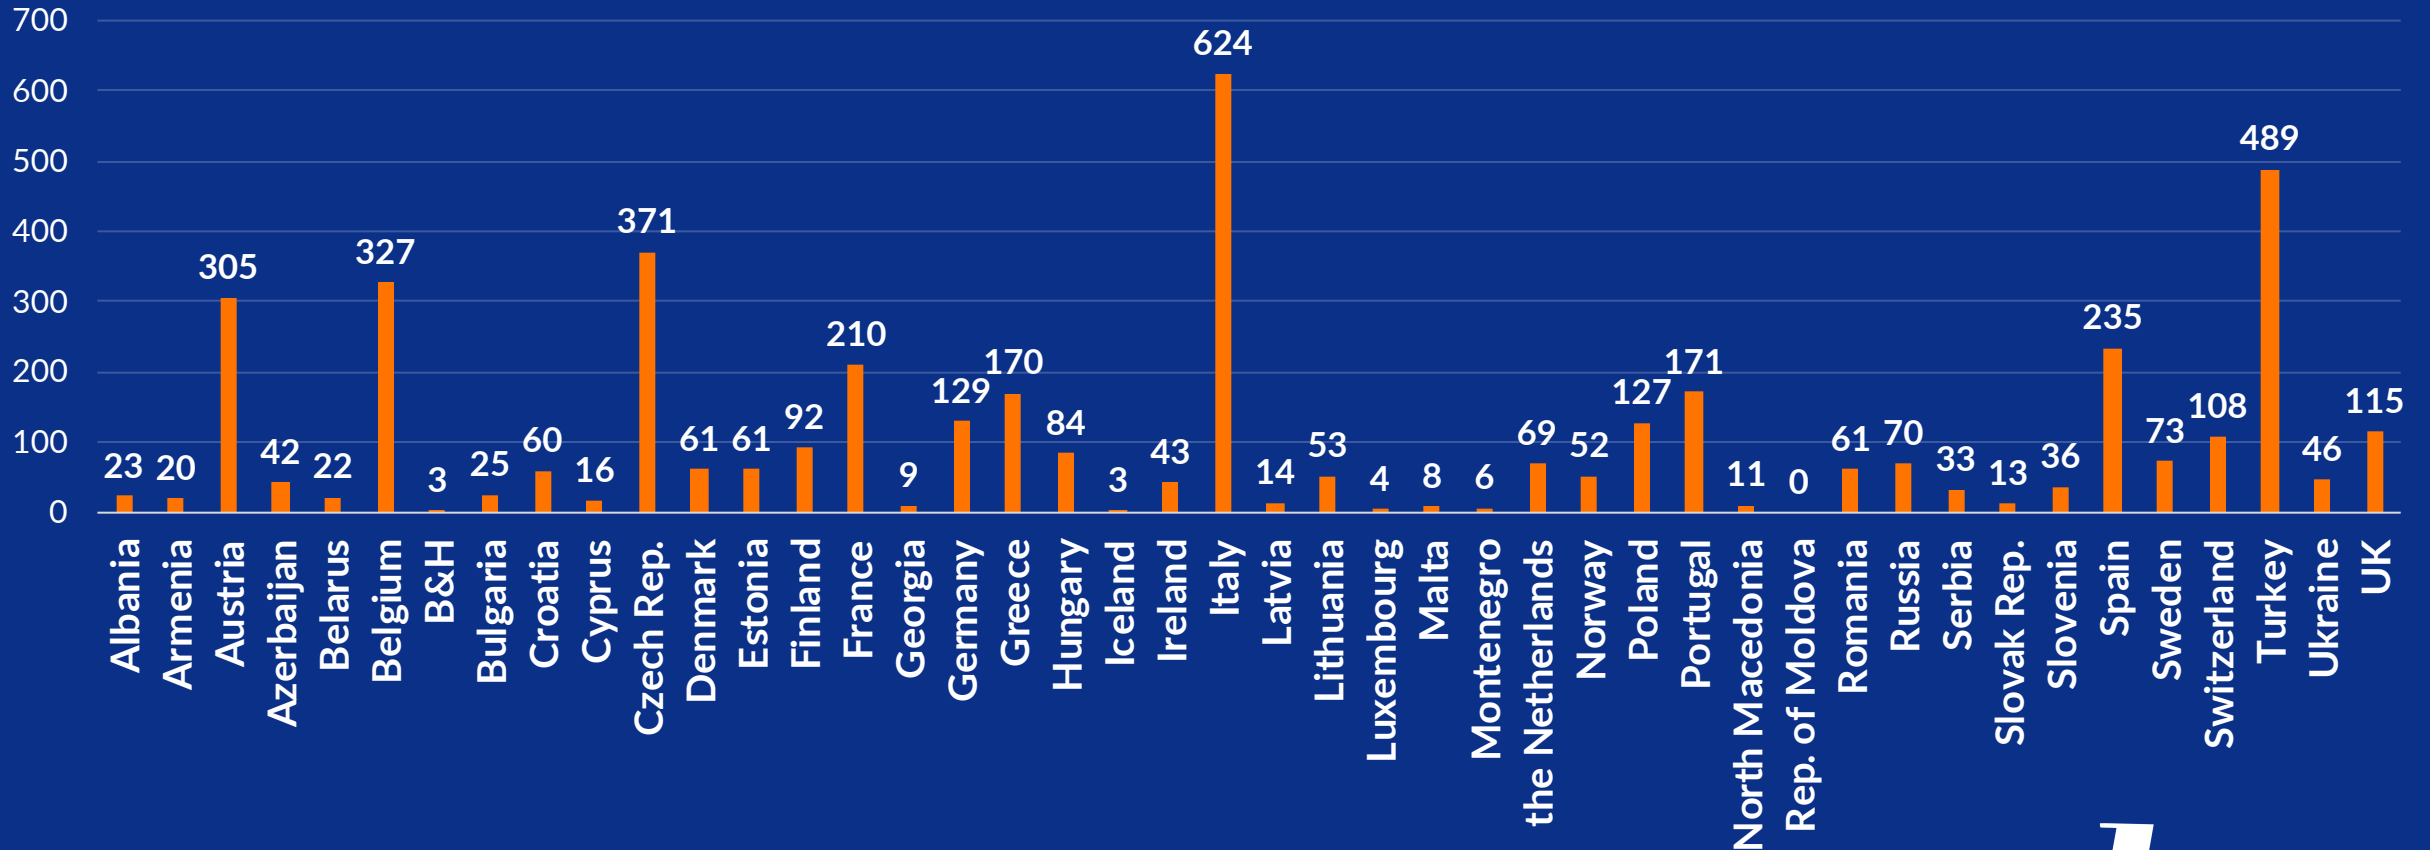

# Gender of the applicants

---

\*Based on “normal” application period

The European Law Students' Association

# Status of the applicants

---

\*Based on “normal” application period

The European Law Students' Association

# Origin of the applications (present in ELSA)

The European Law Students' Association

\*Based on "normal" application period