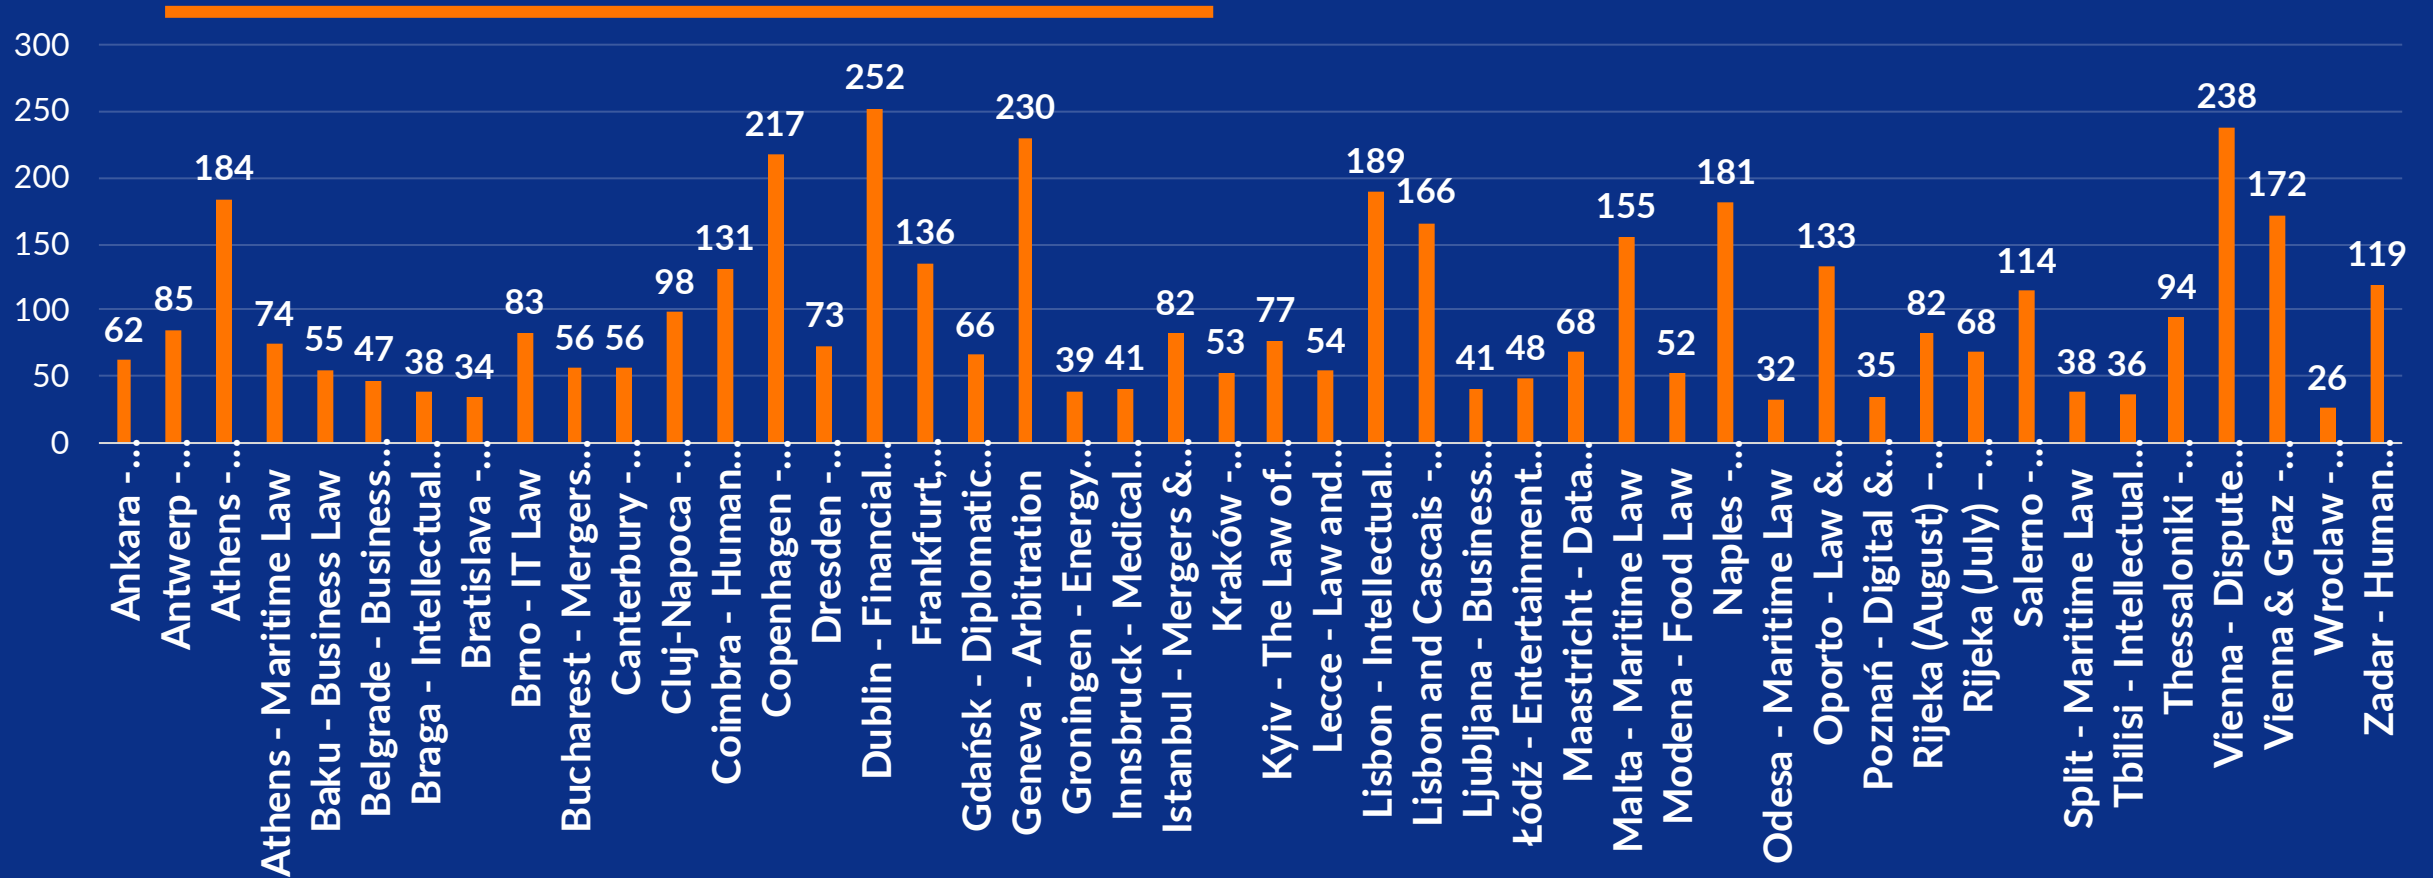

Applications in "normal" application period

*Based on "normal" application period