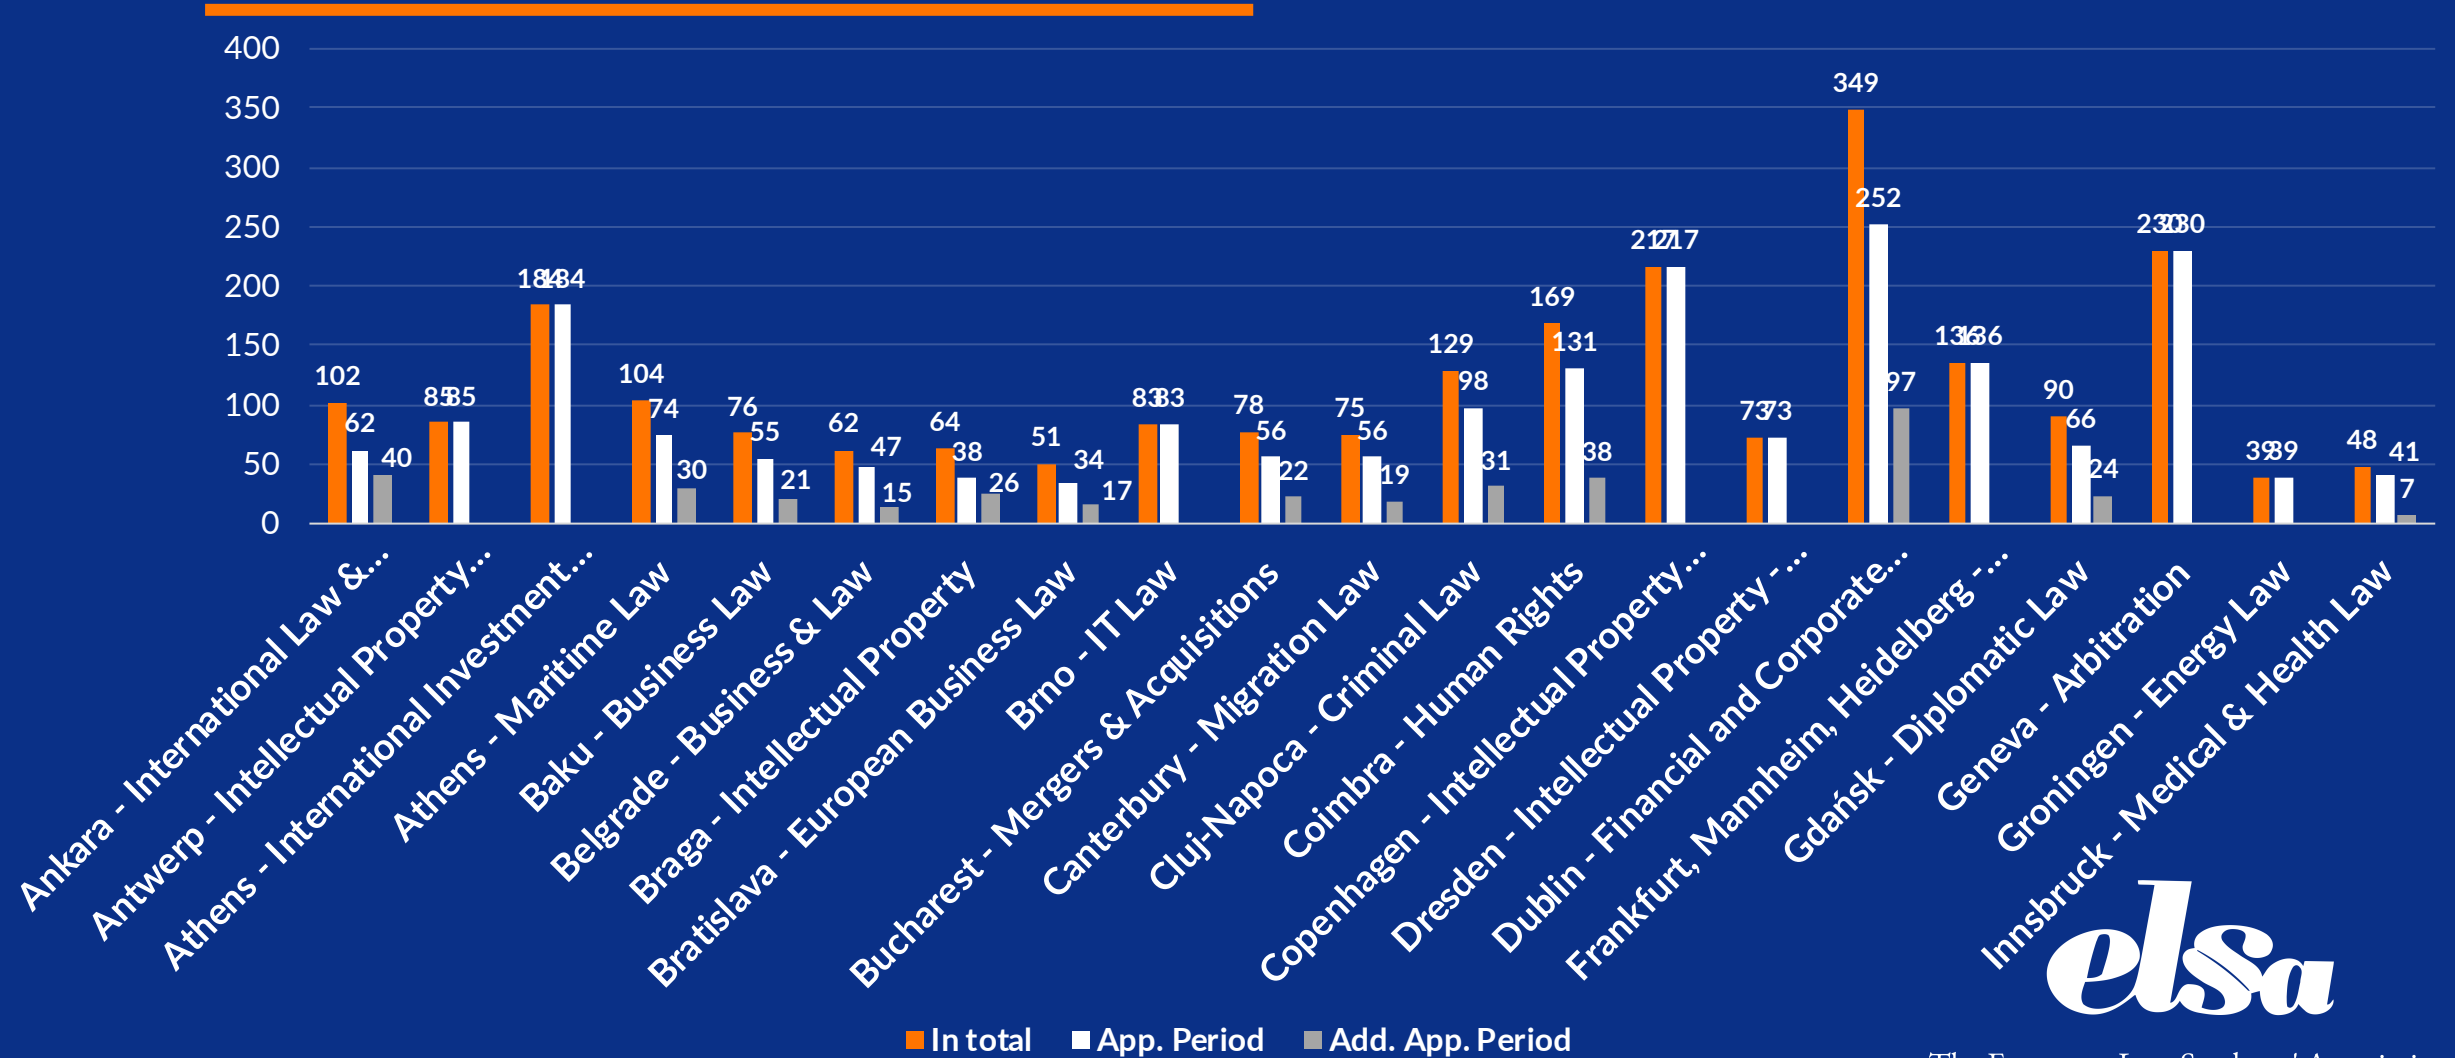

# Descending origin of the applications (present in ELSA)

The European Law Students' Association

\*Based on "normal" application period

# Applications in "normal" application period

\*Based on "normal" application period

# Descending applications in "normal" application period

\*Based on "normal" application period

# Applications received in total, in “normal” and additional application periods