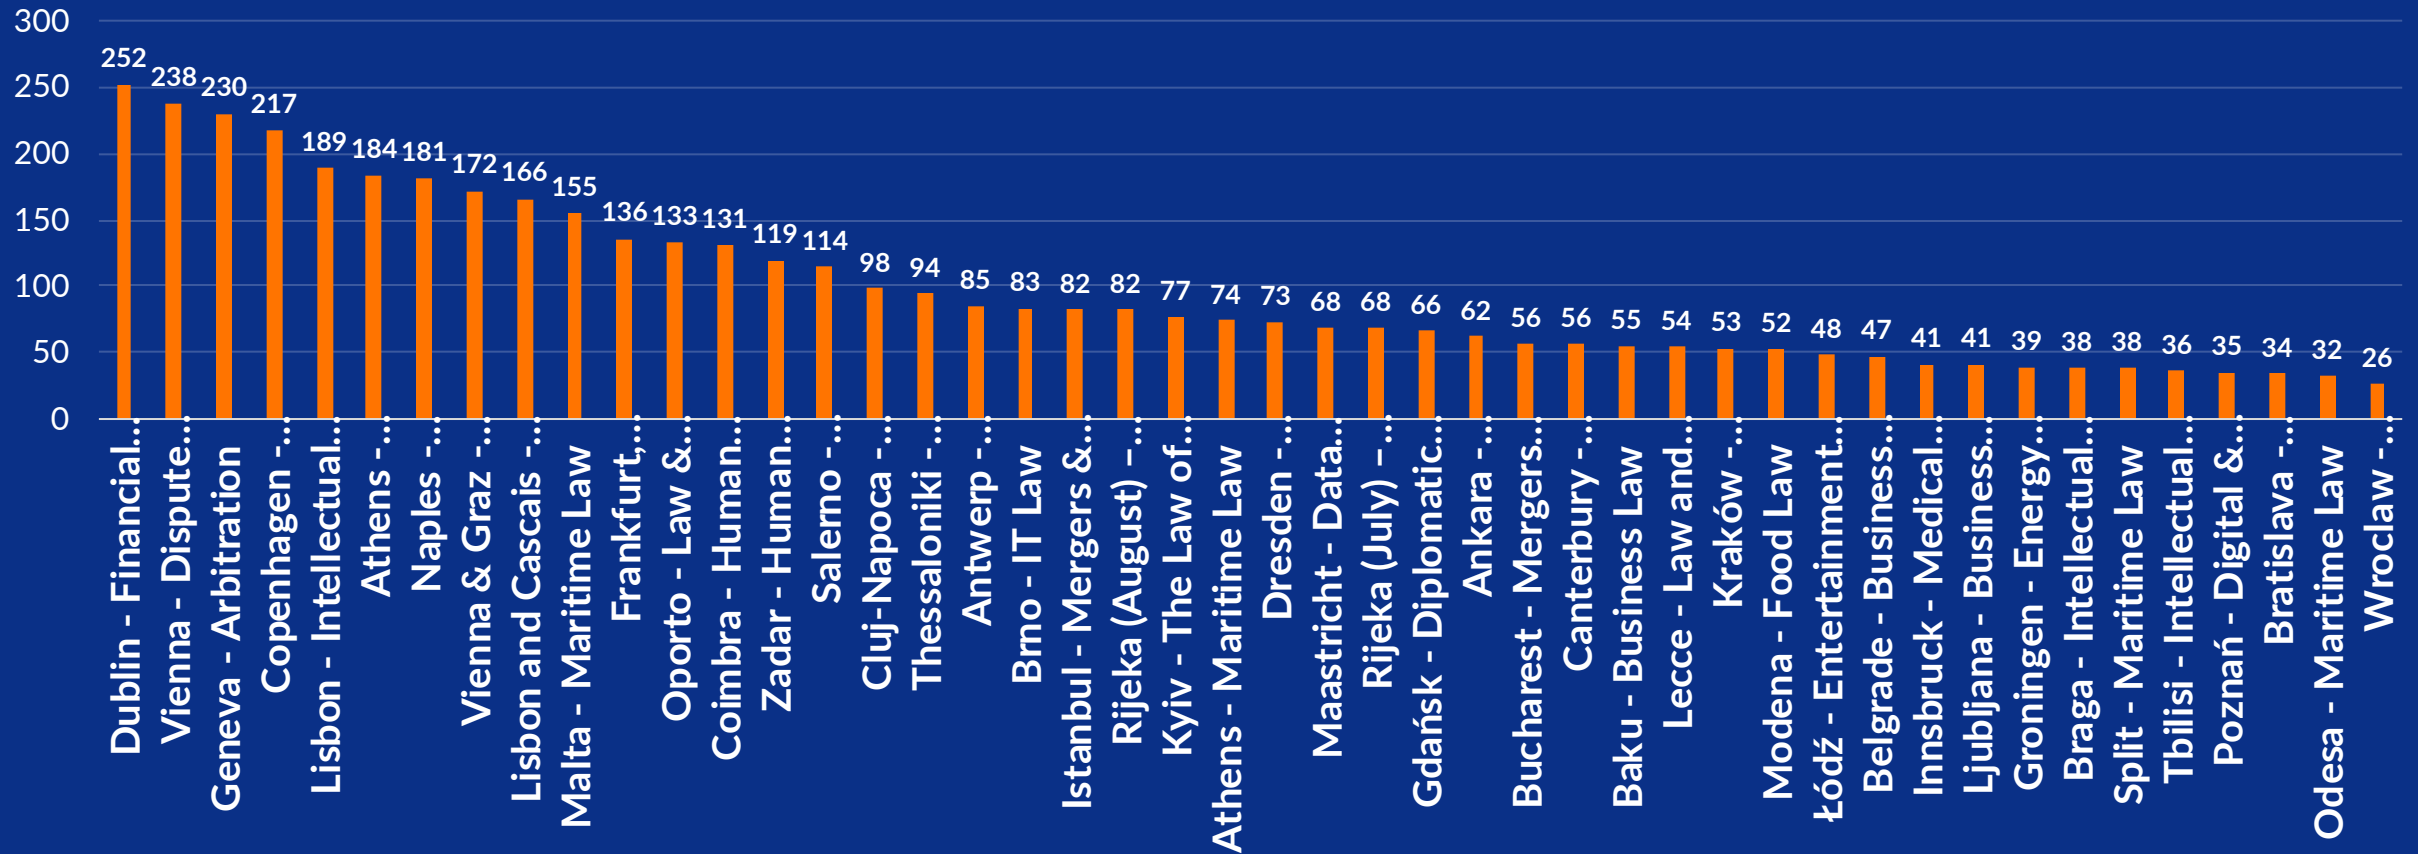

Descending applications in "normal" application period

*Based on "normal" application period