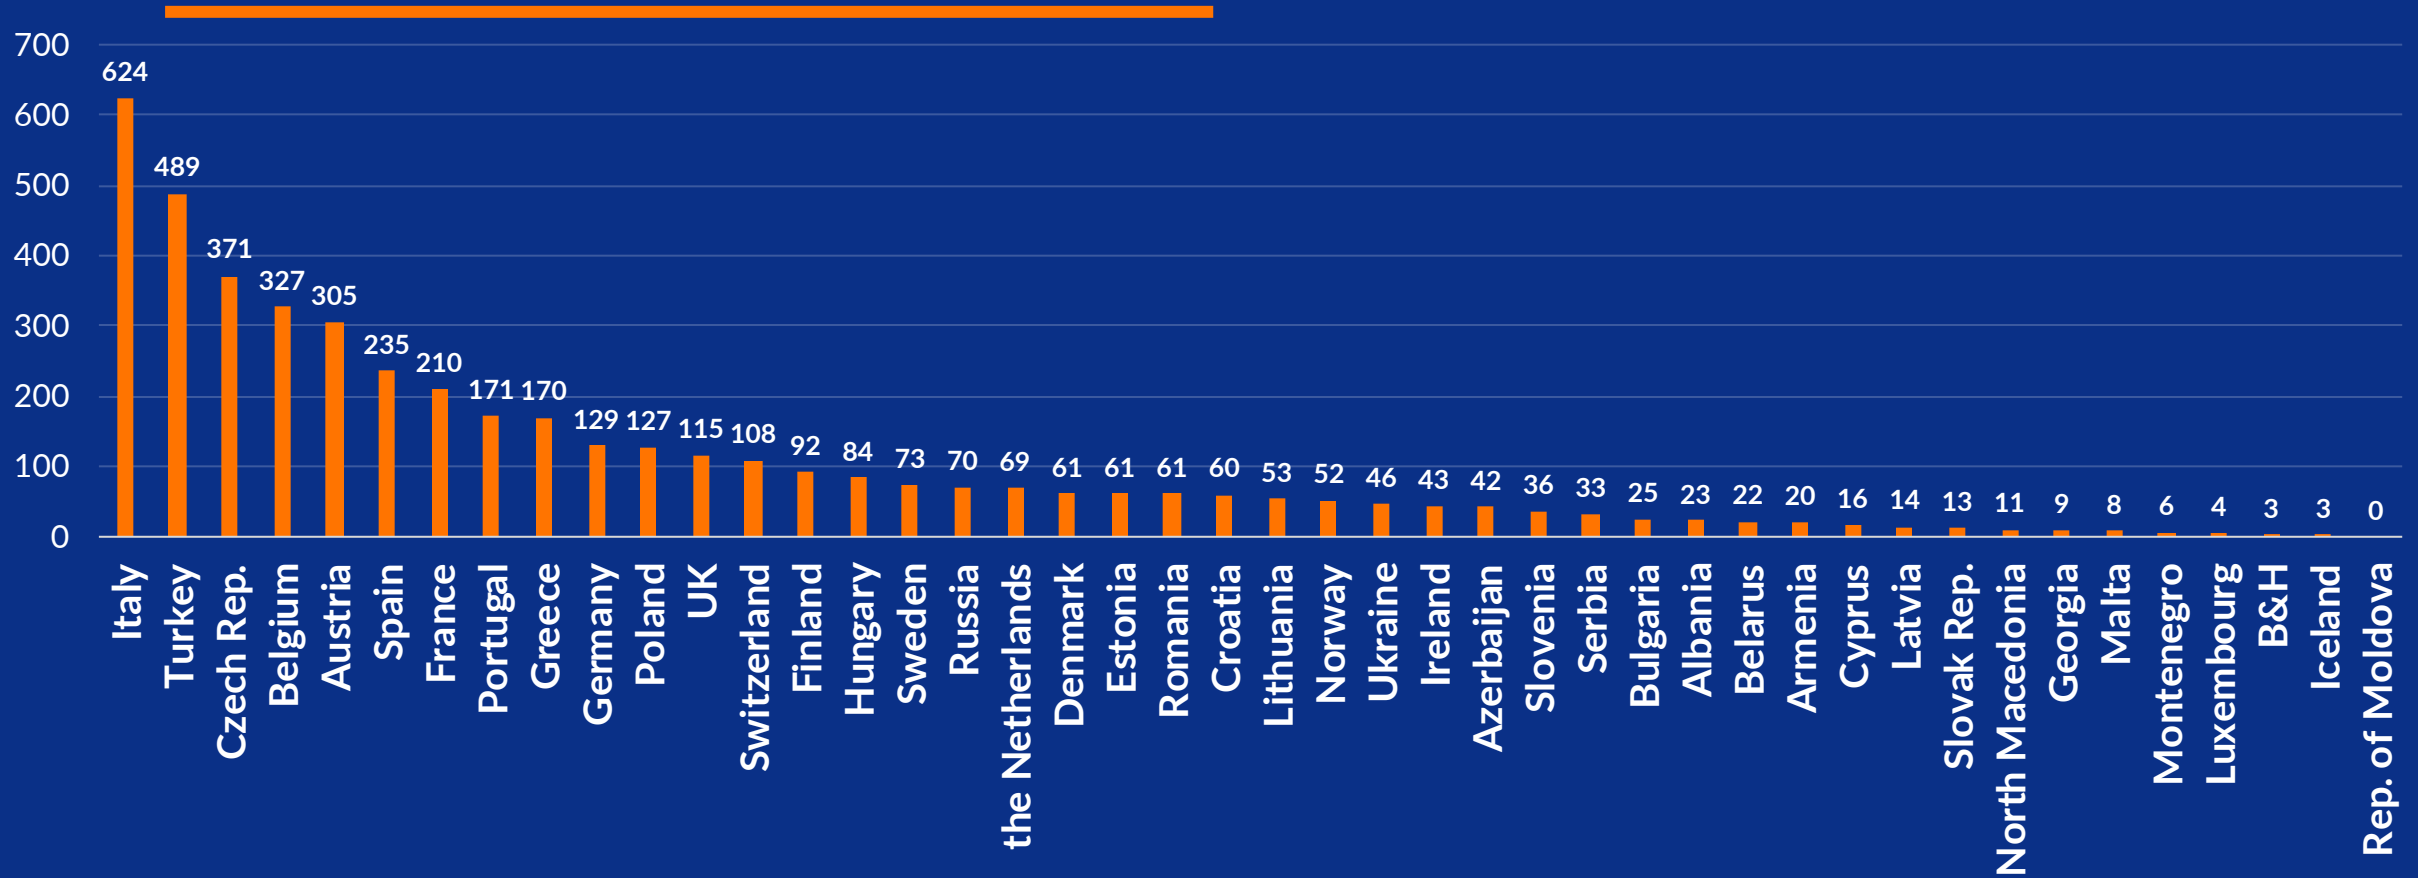

Descending origin of the applications (present in ELSA)

The European Law Students' Association

*Based on "normal" application period