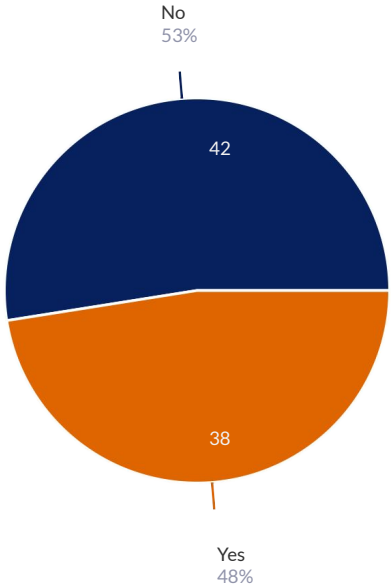

80 Responses

4.60
Avg. Response

80
Responses

Data	Response	%
★★★★★	57	71%
★★★★☆	16	20%
★★★☆☆	5	6%
★★☆☆☆	2	3%
★☆☆☆☆	0	0%

How did you find out about ELSA Law Schools?

80 Responses

How decisive was the price of the Participation Fee as a factor in your decision to apply for ELSA Law Schools?

Data	Response	%
3	30	38%
4	18	23%
2	13	16%
1	10	13%

Would you have applied if the price would have been higher?

80 Responses

Do you plan to attend to an ELSA Law School again in the future?

80 Responses

Please indicate your general satisfaction regarding the ELSA Law School.