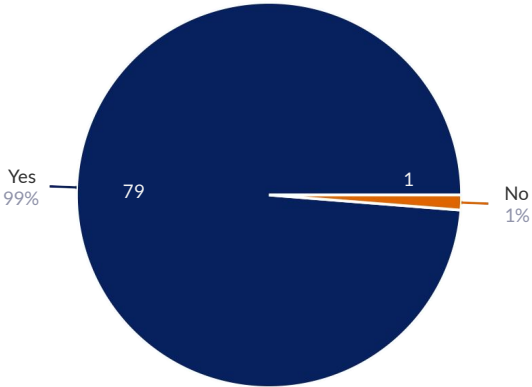

80
Responses

Data	Response	%
★★★★★	32	40%
★★★★☆	28	35%
★★★☆☆	12	15%
★★☆☆☆	3	4%
★☆☆☆☆	5	6%

Were you satisfied with the meals (breakfast, lunch, dinner) that were available during the ELSA Law School?

80 Responses

3.89
Avg. Response

80
Responses

Data	Response	%
★★★★★	36	45%
★★★★☆	20	25%
★★★☆☆	9	11%
★★☆☆☆	9	11%
★☆☆☆☆	6	8%

Did the ELSA Law School you attended provide Sightseeing?

80 Responses

Were you satisfied with the Social and Cultural Programme provided?