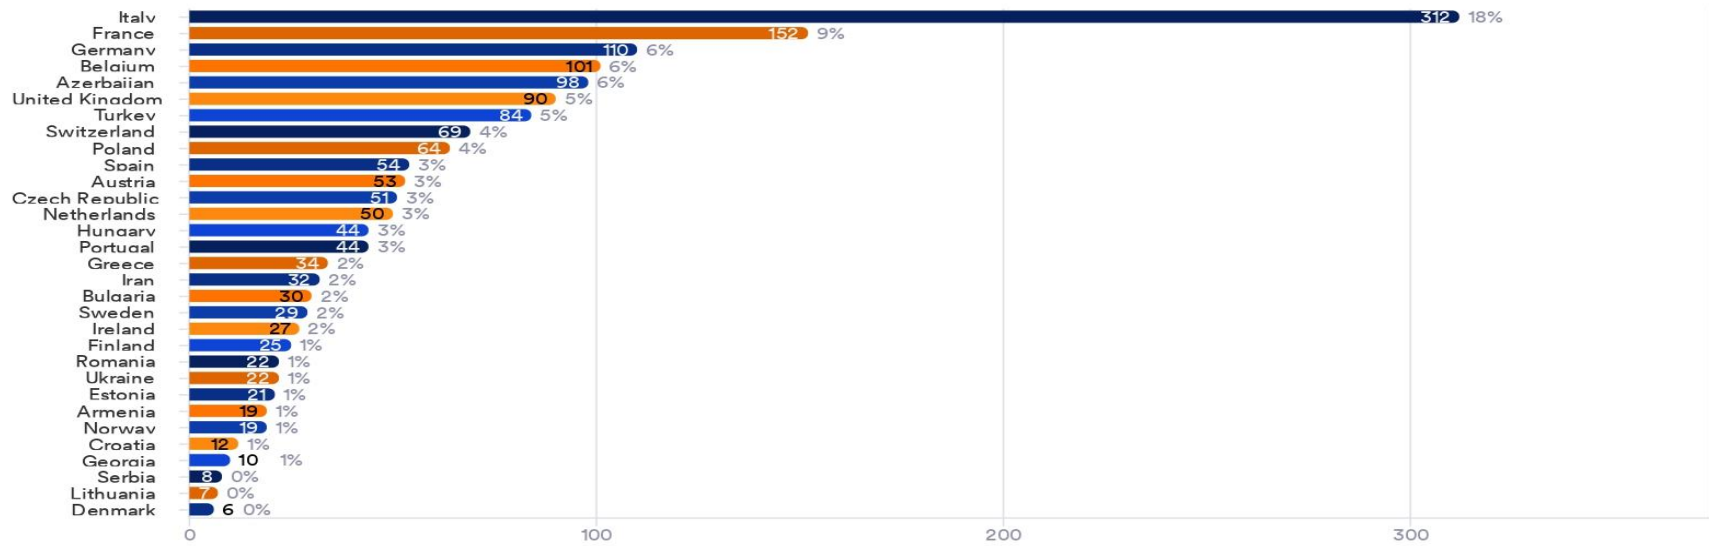

Application Period Statistics

Application Period | WELS 2023/2024

Gender

1748
Responses

Application Period | WELS 2023/2024

Country

1699 Responses

Country (other entries)

49 Responses

Do you need a visa?

1748 Responses

Do you need an invitation letter?

1748 Responses

Dietary Requirements

352 Responses- 1408 Empty

Level of Legal education