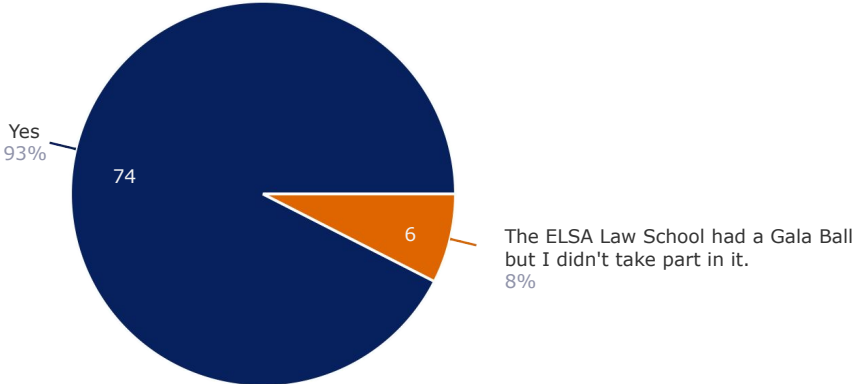

80 Responses

4.64
Avg. Response

80
Responses

Data	Response	%
★★★★★	60	75%
★★★★☆	13	16%
★★★☆☆	5	6%
★★☆☆☆	2	3%
★☆☆☆☆	0	0%

Did your ELSA Law School include a Gala Ball in their Social Programme, and if yes, did you take part in it?

80 Responses

Were you satisfied with the Gala Ball provided?

80 Responses

4.31
Avg. Response

80
Responses

Data	Response	%
★★★★★	54	68%
★★★★☆	9	11%
★★★☆☆	10	13%
★★☆☆☆	2	3%
★☆☆☆☆	5	6%

How was the communication between you and the Organising Committee of the ELSA Law School before the event?