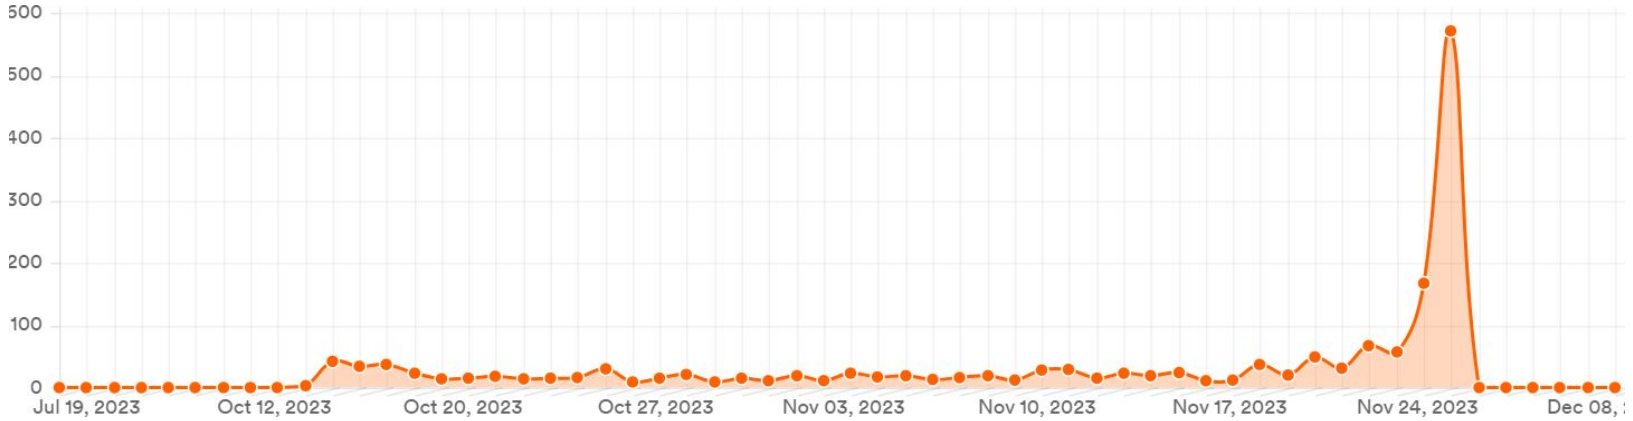

WELS 23/24 - Statistics

elsa

The European Law Students' Association

General Information

- 13 WELS specified
- 13 WELS completed
- 0 cancelled
- 1748 applications overall

elsa

The European Law Students' Association

Application Period Statistics

Application Period | WELS 2023/2024

Gender

1748
Responses

Application Period | WELS 2023/2024

Country

1699 Responses

Country (other entries)