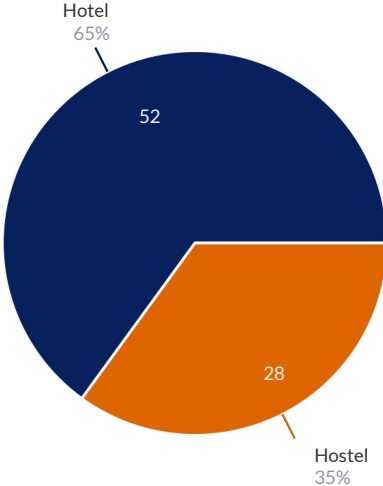

What type of accommodation did you stay in?

80 Responses