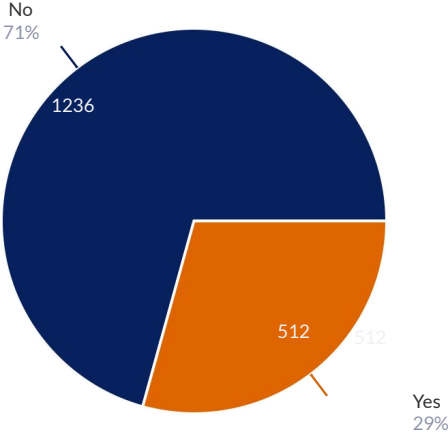

Application Period Statistics

Application Period | WELS 2023/2024

Gender

1748
Responses

Application Period | WELS 2023/2024

Country

1699 Responses

Country (other entries)

49 Responses

Do you need a visa?

1748 Responses

Do you need an invitation letter?

1748 Responses

Dietary Requirements

352 Responses- 1408 Empty

Level of Legal education

1748 Responses

Level of English

1748 Responses

ELSA Status

1748 Responses

Choose the ELSA Law School you are applying to

1748 Responses

For how many ELSA Law Schools are you applying during this application period?