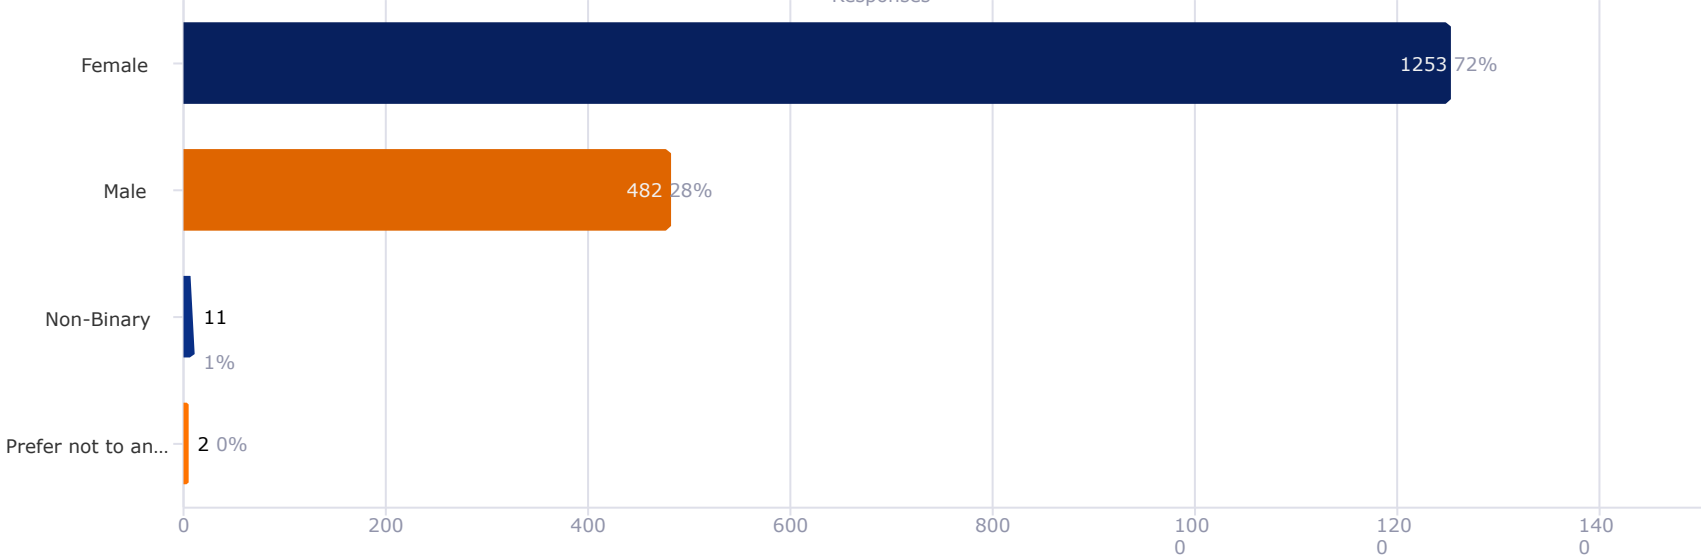

WELS 23/24 - Statistics

elsa

The European Law Students' Association

General Information

- 13 WELS specified
- 13 WELS completed
- 0 cancelled
- 1748 applications overall

elsa

The European Law Students' Association

Application Period Statistics

Application Period | WELS 2023/2024

Gender

1748
Responses

Application Period | WELS 2023/2024

Country

1699 Responses

Country (other entries)