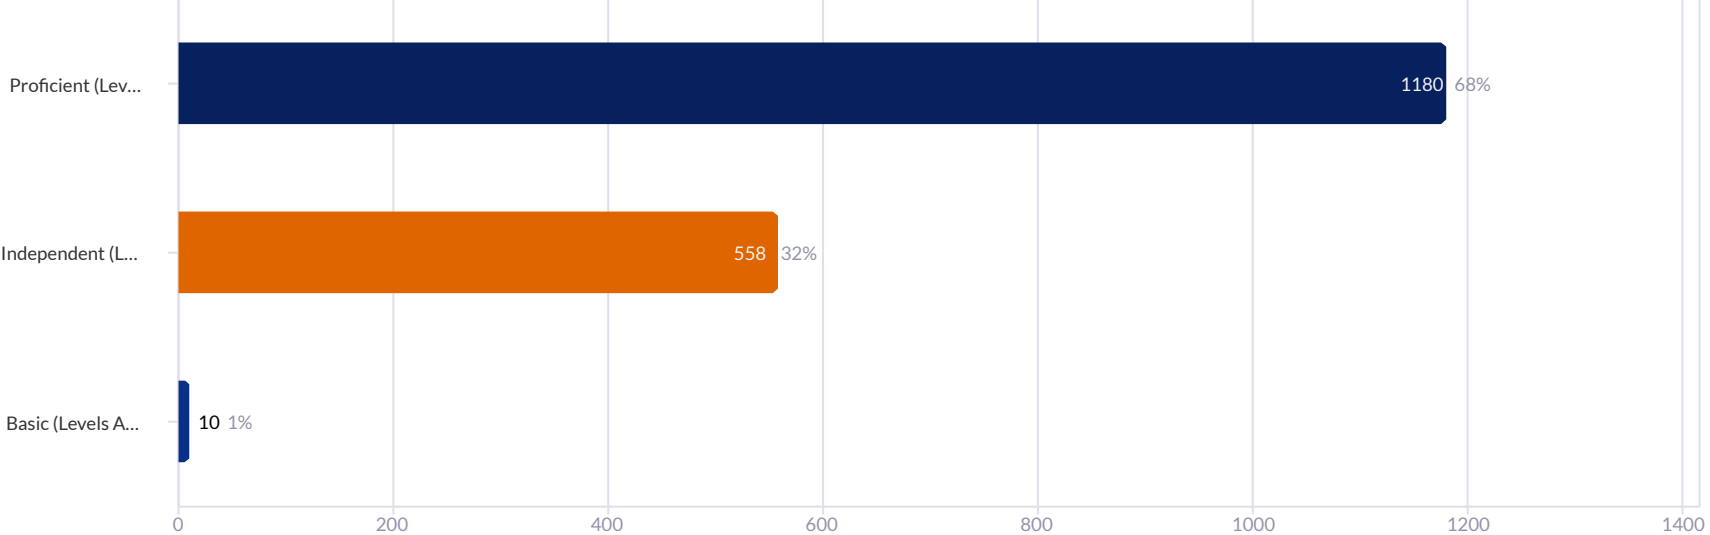

Application Period Statistics

Application Period | WELS 2023/2024

Gender

1748
Responses

Application Period | WELS 2023/2024

Country

1699 Responses

Country (other entries)

49 Responses

Do you need a visa?

1748 Responses

Do you need an invitation letter?

1748 Responses

Dietary Requirements

352 Responses- 1408 Empty

Level of Legal education

1748 Responses

Level of English

1748 Responses

ELSA Status

1748 Responses

Choose the ELSA Law School you are applying to

1748 Responses

For how many ELSA Law Schools are you applying during this application period?