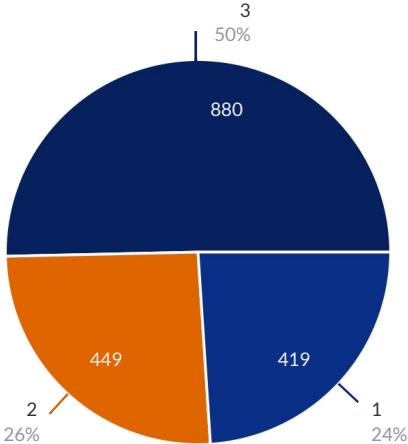

For how many ELSA Law Schools are you applying during this application period?

1748 Responses