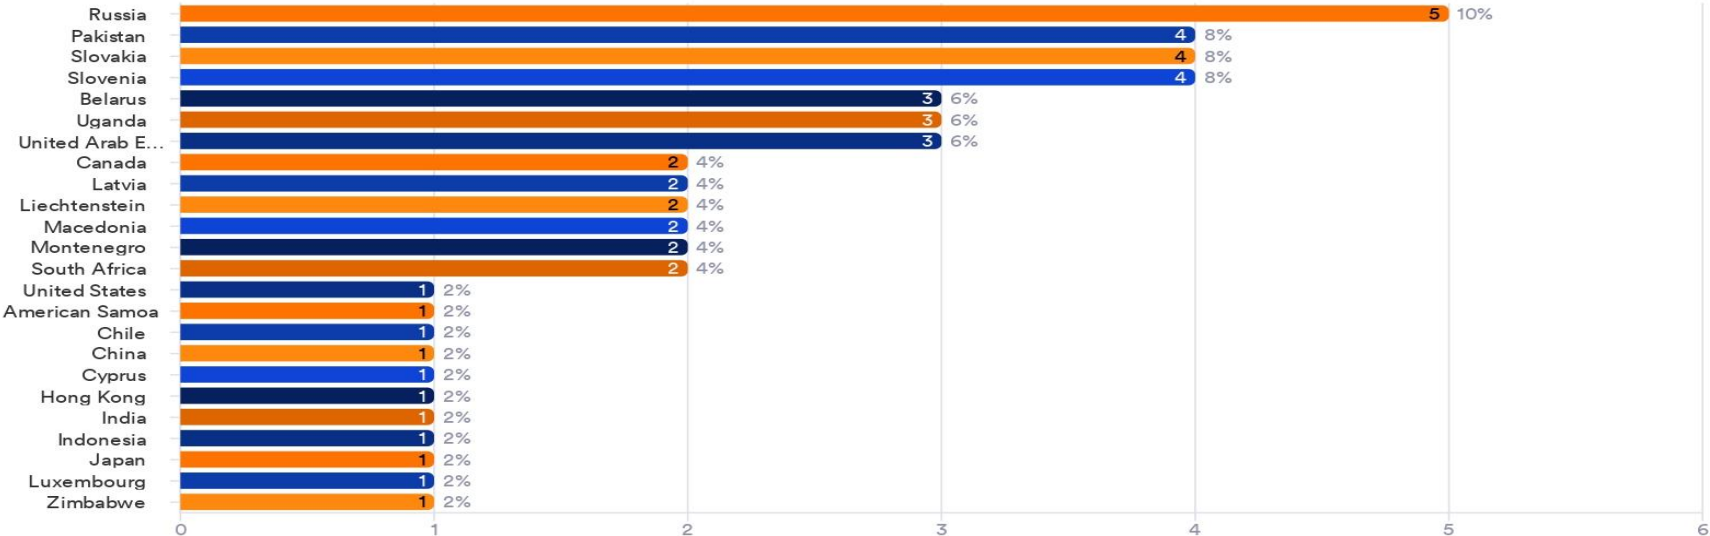

WELS 23/24 - Statistics

elsa

The European Law Students' Association

General Information

- 13 WELS specified
- 13 WELS completed
- 0 cancelled
- 1748 applications overall

elsa

The European Law Students' Association

Application Period Statistics

Application Period | WELS 2023/2024

Gender

1748
Responses

Application Period | WELS 2023/2024

Country

1699 Responses

Country (other entries)

49 Responses

Do you need a visa?

1748 Responses

Do you need an invitation letter?

1748 Responses

Dietary Requirements

352 Responses- 1408 Empty

Level of Legal education