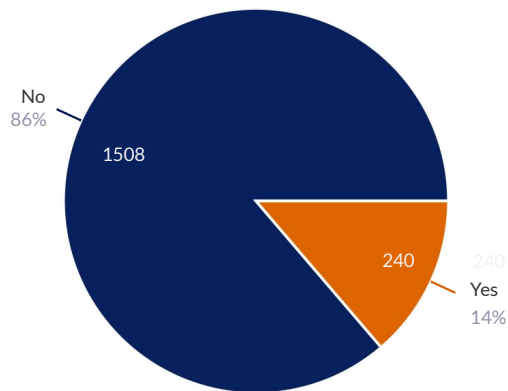

WELS 23/24 - Statistics

elsa

The European Law Students' Association

General Information

- 13 WELS specified
- 13 WELS completed
- 0 cancelled
- 1748 applications overall

elsa

The European Law Students' Association

Application Period Statistics

Application Period | WELS 2023/2024

Gender

1748
Responses

Application Period | WELS 2023/2024

Country

1699 Responses

Country (other entries)

49 Responses

Do you need a visa?

1748 Responses

Do you need an invitation letter?

1748 Responses

Dietary Requirements

352 Responses- 1408 Empty

Level of Legal education