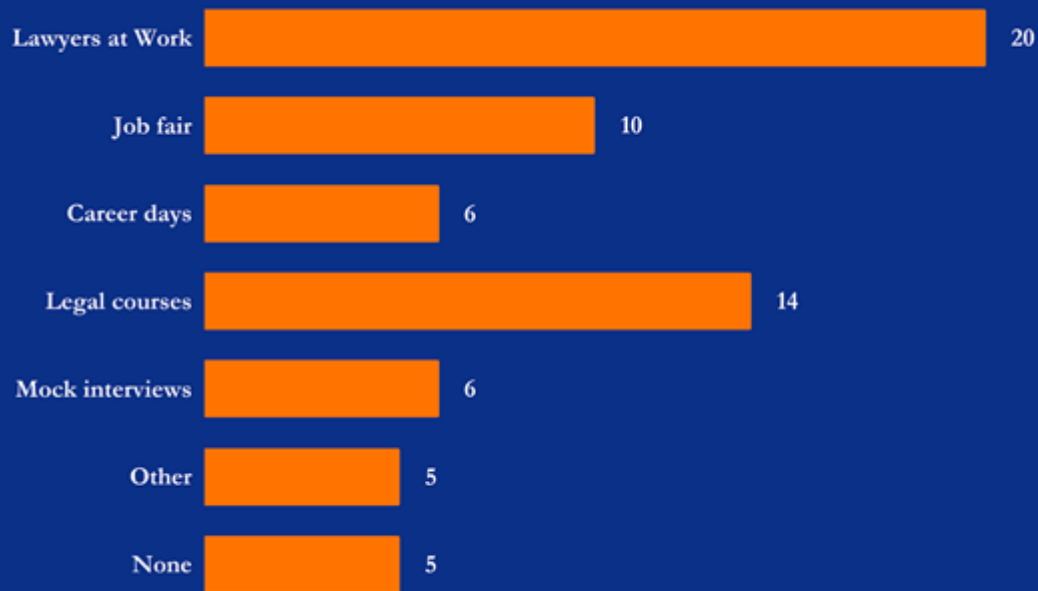

Which professional development projects are organised in your NG?

Other:

- Legal Job Interview
- Law firm Workshops and Networking
- CIC/ENC/WIC/MCC
- ICE
- Essay Competition
- FinEst/BSX
- Projects organised solely by LGs