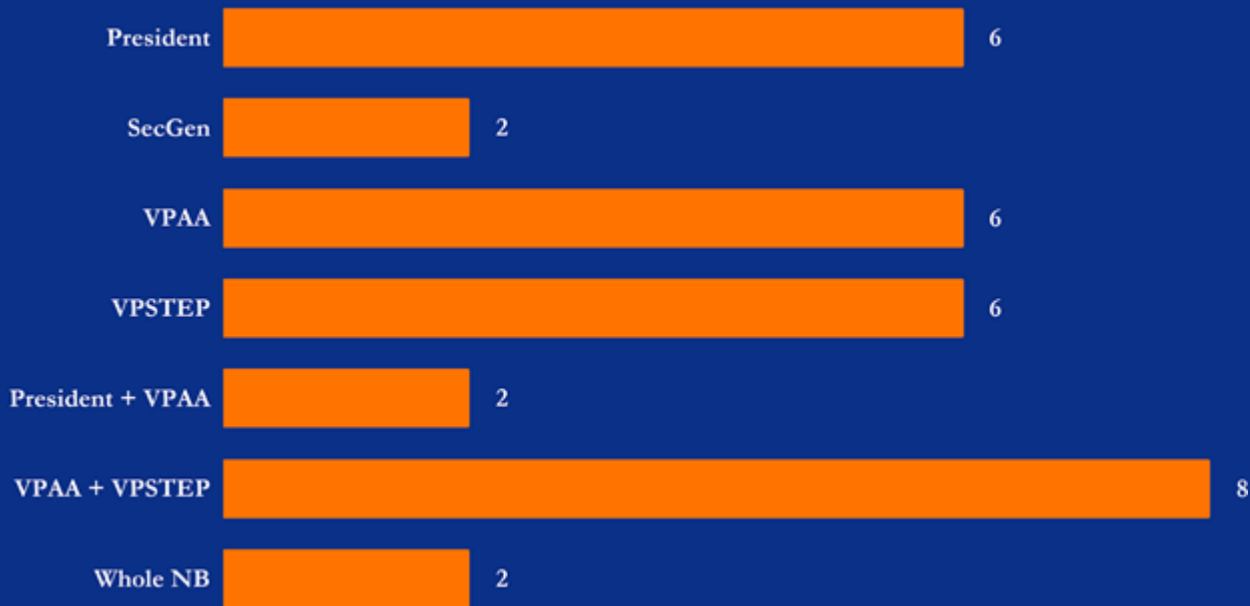

Who should be responsible for professional development projects in the board?

Other:

- VP S&C
- President + SecGen
- VP AA + SecGen
- VP AA + VP STEP + President
- VP AA + VP STEP + VP MKT
- SecGen + VP AA + VP S&C