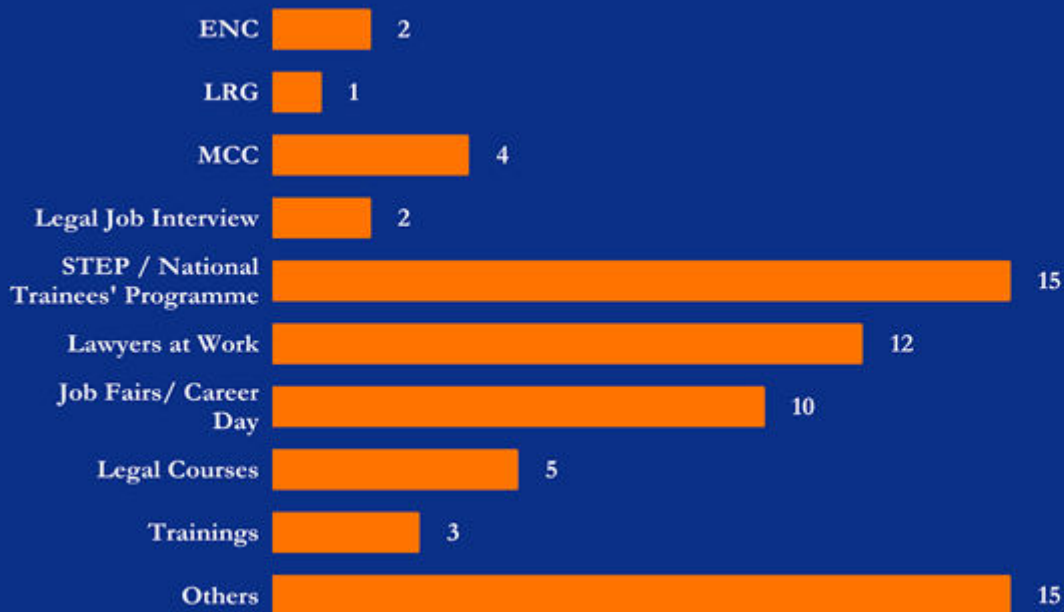

What do you consider to be your professional development project(s)?

Other:

- Trainee Academy
- Economic Partnerships
- Continuing Education
- CV/Interview Workshops
- Career and Network Opportunities
- Legal Clinic
- Seminars
- Q&A with ELSA Alumni
- From Freshers to Lawyers
- Webinars, Conferences, ICE
- CIC/CDC