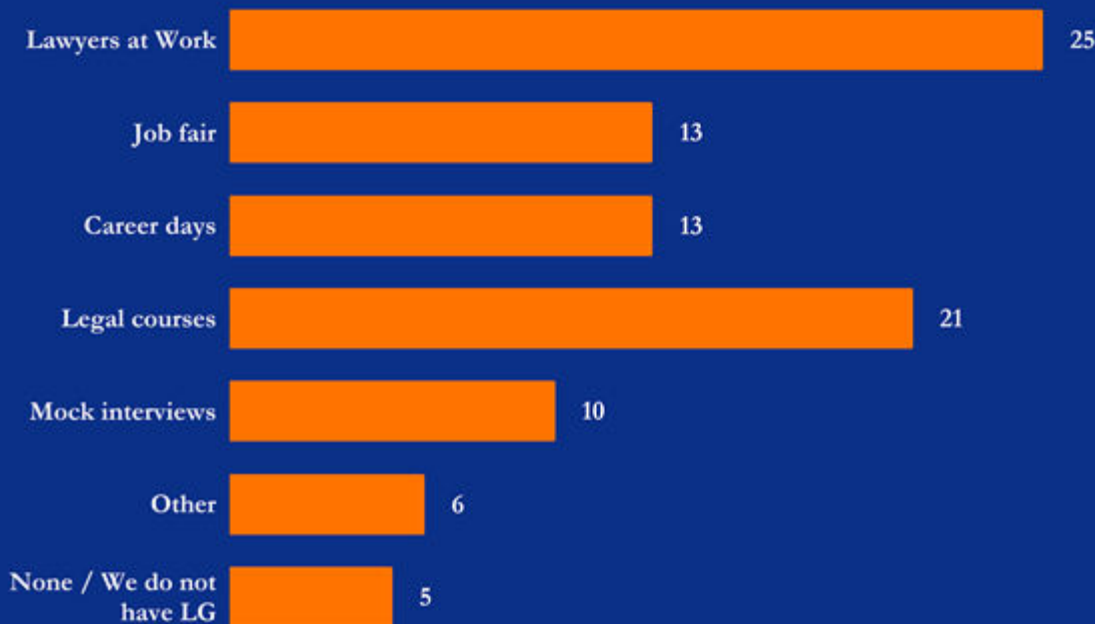

Which professional development projects are organised in your LGs?

Other:

- Courses on Motivation Letter and CV
- Law firm Workshops and Networking
- Info Sessions with Partners
- CIC/ENC/WIC/MCC
- SELS
- MCC
- Study Groups
- Trainings