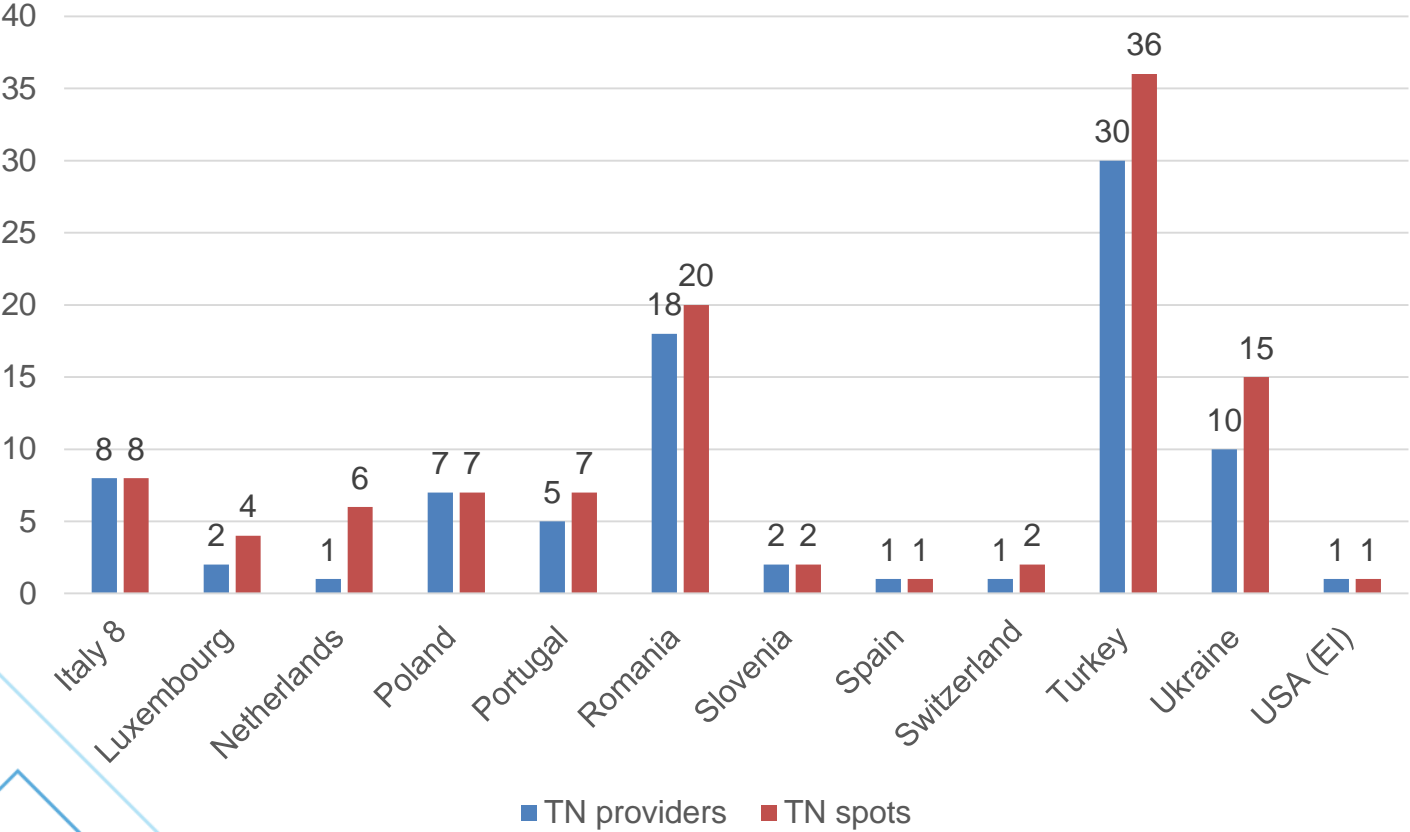

A decorative pattern of overlapping blue squares in various shades (dark blue, medium blue, light blue, and cyan) is positioned in the top-left and bottom-right corners of the page. The squares are arranged in a grid-like fashion, with some squares being semi-transparent, creating a layered effect.

STEP Statistics First Cycle 2016/2017

elsa

The European Law Students' Association

Traineeships

Traineeships (1/2)

Chart Title

Traineeships (2/2)

Chart Title

Remuneration

All traineeships

■ Paid ■ Fringe benefits ■ Unpaid

Remuneration

Paid traineeships, € per month

■ ≤ 150 ■ 150-300 ■ 300-500 ■ Over 500

Education level

■ Undergraduate ■ Graduate - Bachelor ■ Graduate - Master