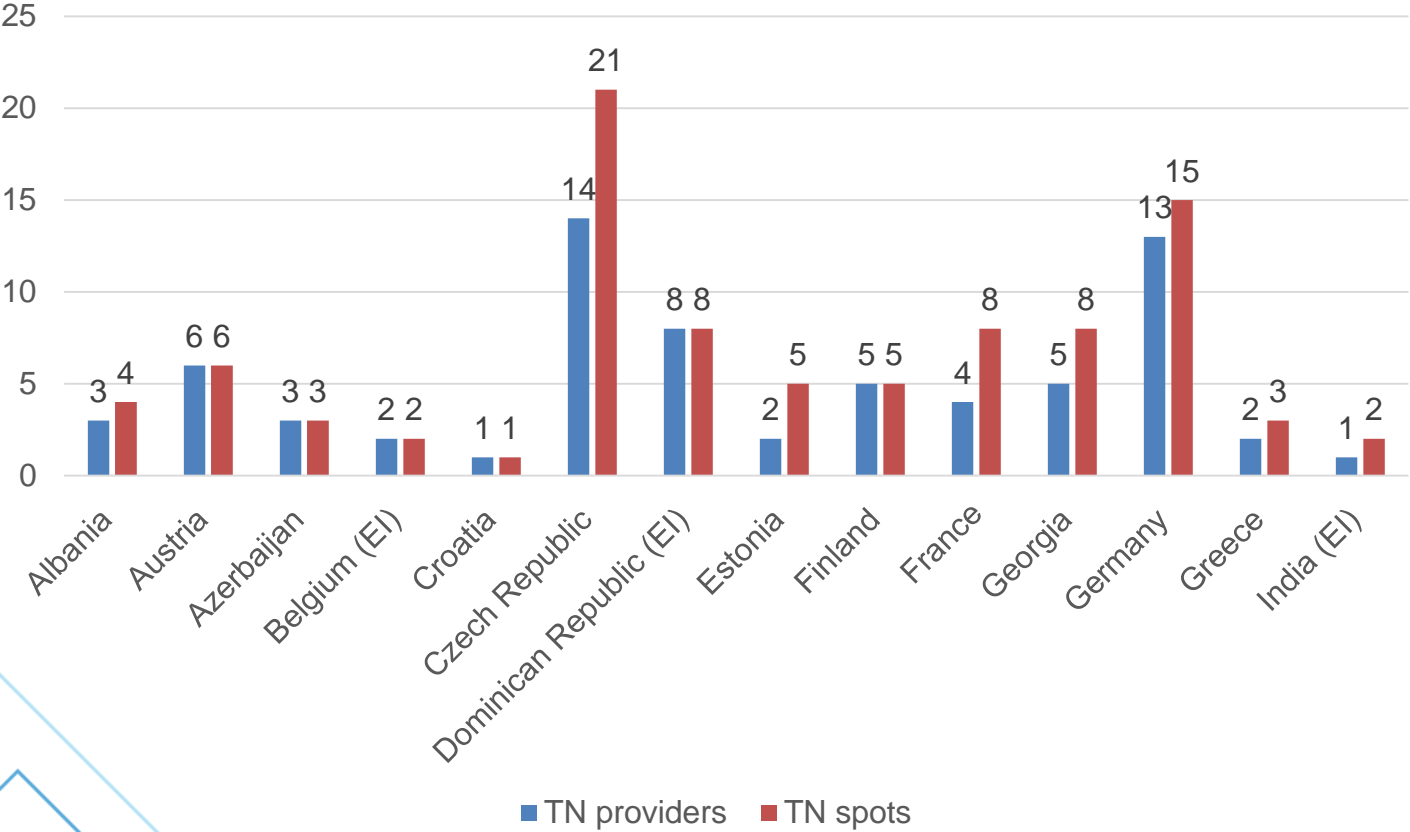

A decorative pattern of overlapping blue squares in various shades (dark blue, medium blue, light blue, and cyan) is positioned in the top-left and bottom-right corners of the page. The squares are arranged in a grid-like fashion, with some squares being semi-transparent, creating a layered effect.

STEP Statistics First Cycle 2016/2017

elsa

The European Law Students' Association

Traineeships

Traineeships (1/2)

Chart Title

Traineeships (2/2)

Chart Title

Remuneration

All traineeships

■ Paid ■ Fringe benefits ■ Unpaid

Remuneration

Paid traineeships, € per month

■ ≤ 150 ■ 150-300 ■ 300-500 ■ Over 500

Education level

■ Undergraduate ■ Graduate - Bachelor ■ Graduate - Master