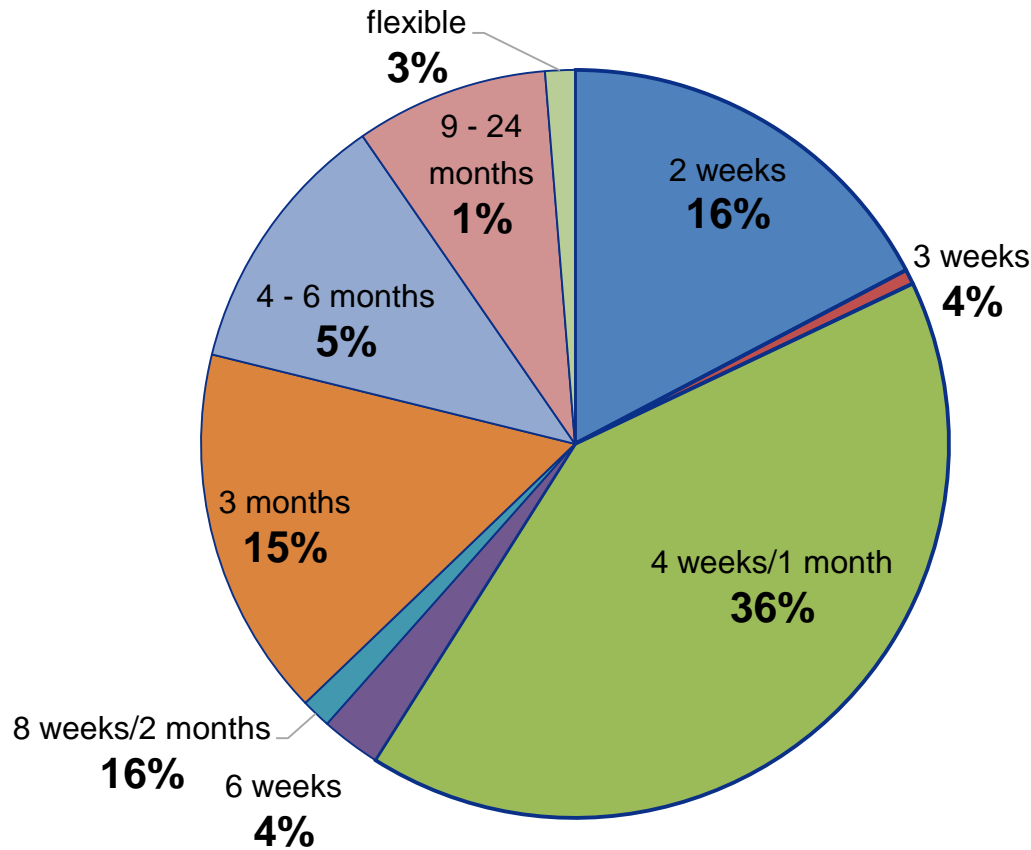

A decorative pattern of overlapping blue squares in various shades (dark blue, medium blue, light blue, and cyan) is positioned in the top-left and bottom-right corners of the page. The squares are arranged in a grid-like fashion, with some squares being semi-transparent, creating a layered effect.

Remuneration

All traineeships

■ Paid ■ Fringe benefits ■ Unpaid

Remuneration

Paid traineeships, € per month

■ ≤ 150 ■ 150-300 ■ 300-500 ■ Over 500

Education level

■ Undergraduate ■ Graduate - Bachelor ■ Graduate - Master

Duration

- 2 weeks
- 3 weeks
- 4 weeks/1 month
- 5 weeks
- 6 weeks
- 8 weeks/2 months
- 3 months
- 4 - 6 months
- flexible

Language requirements

Cancellations

Cancellations

Applications

Applications (1/2)

Applications (2/2)