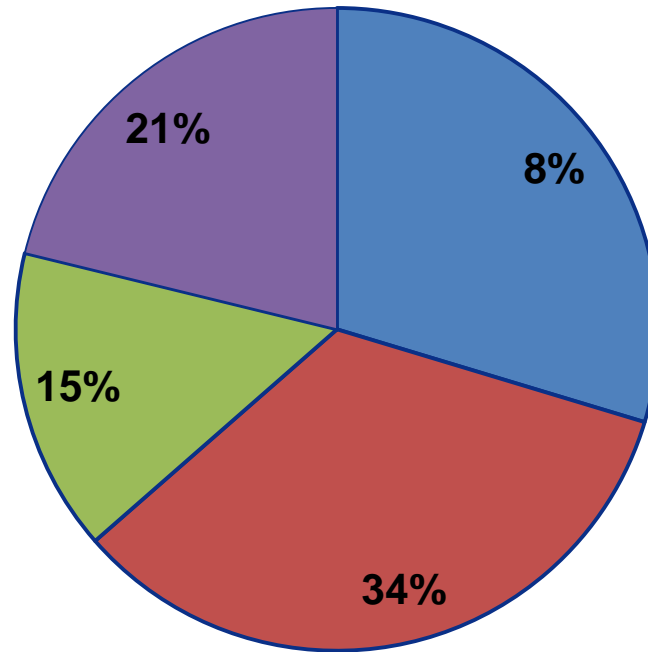

A decorative pattern of overlapping blue squares in various shades (dark blue, medium blue, light blue, and cyan) is positioned in the top-left and bottom-right corners of the page. The squares are arranged in a grid-like fashion, with some squares being semi-transparent, creating a layered effect.

Remuneration

All traineeships

■ Paid ■ Fringe benefits ■ Unpaid

Remuneration

Paid traineeships, € per month

■ ≤ 150 ■ 150-300 ■ 300-500 ■ Over 500

Education level

■ Undergraduate ■ Graduate - Bachelor ■ Graduate - Master