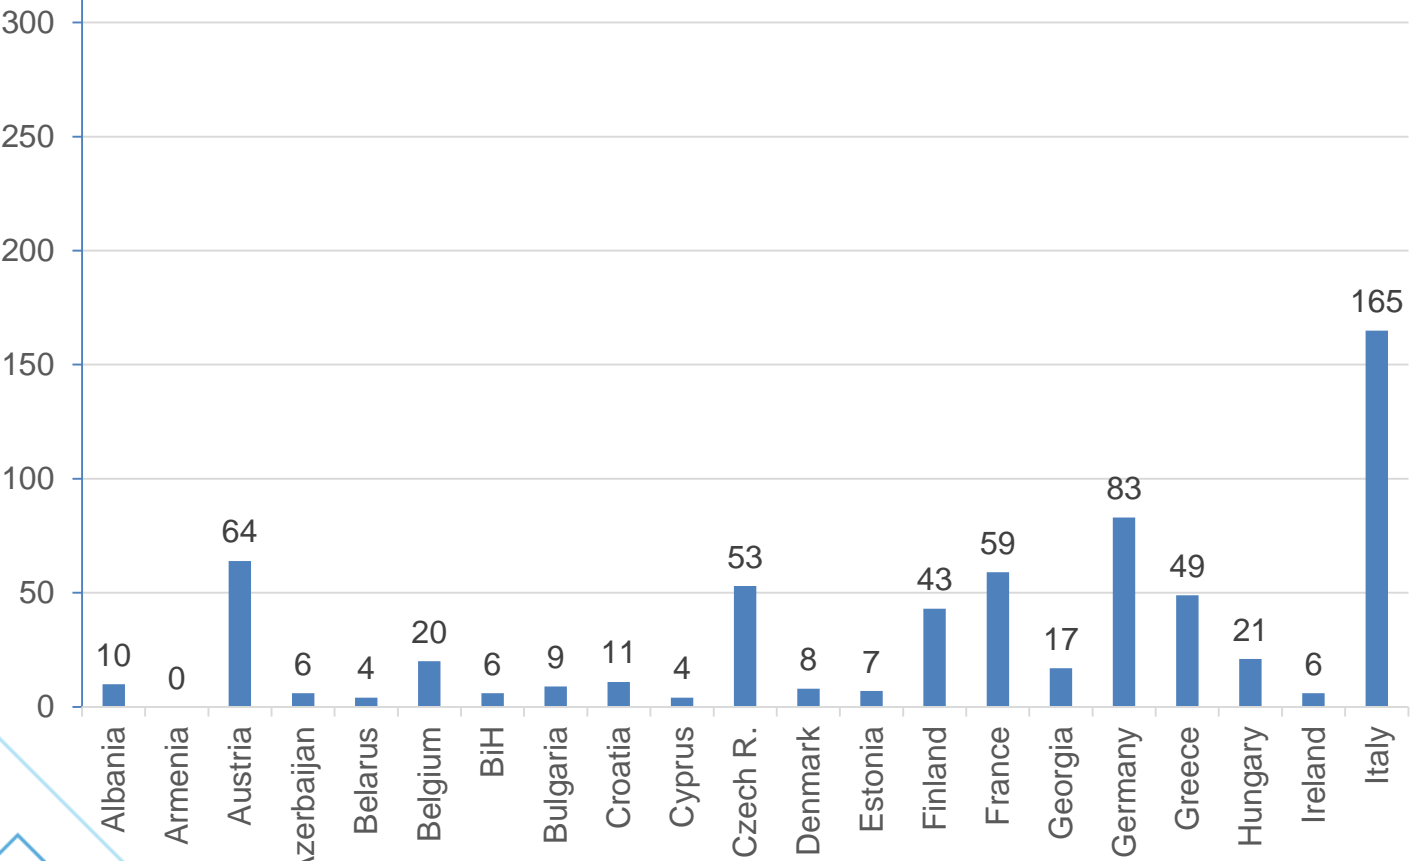

A decorative pattern of overlapping blue squares in various shades (dark blue, medium blue, light blue, and cyan) is positioned in the top-left and bottom-right corners of the page. The squares are arranged in a grid-like fashion, with some squares being semi-transparent, creating a layered effect.

Duration

- 2 weeks
- 3 weeks
- 4 weeks/1 month
- 5 weeks
- 6 weeks
- 8 weeks/2 months
- 3 months
- 4 - 6 months
- flexible

Language requirements

Cancellations

Cancellations

Applications

Applications (1/2)

Applications (2/2)