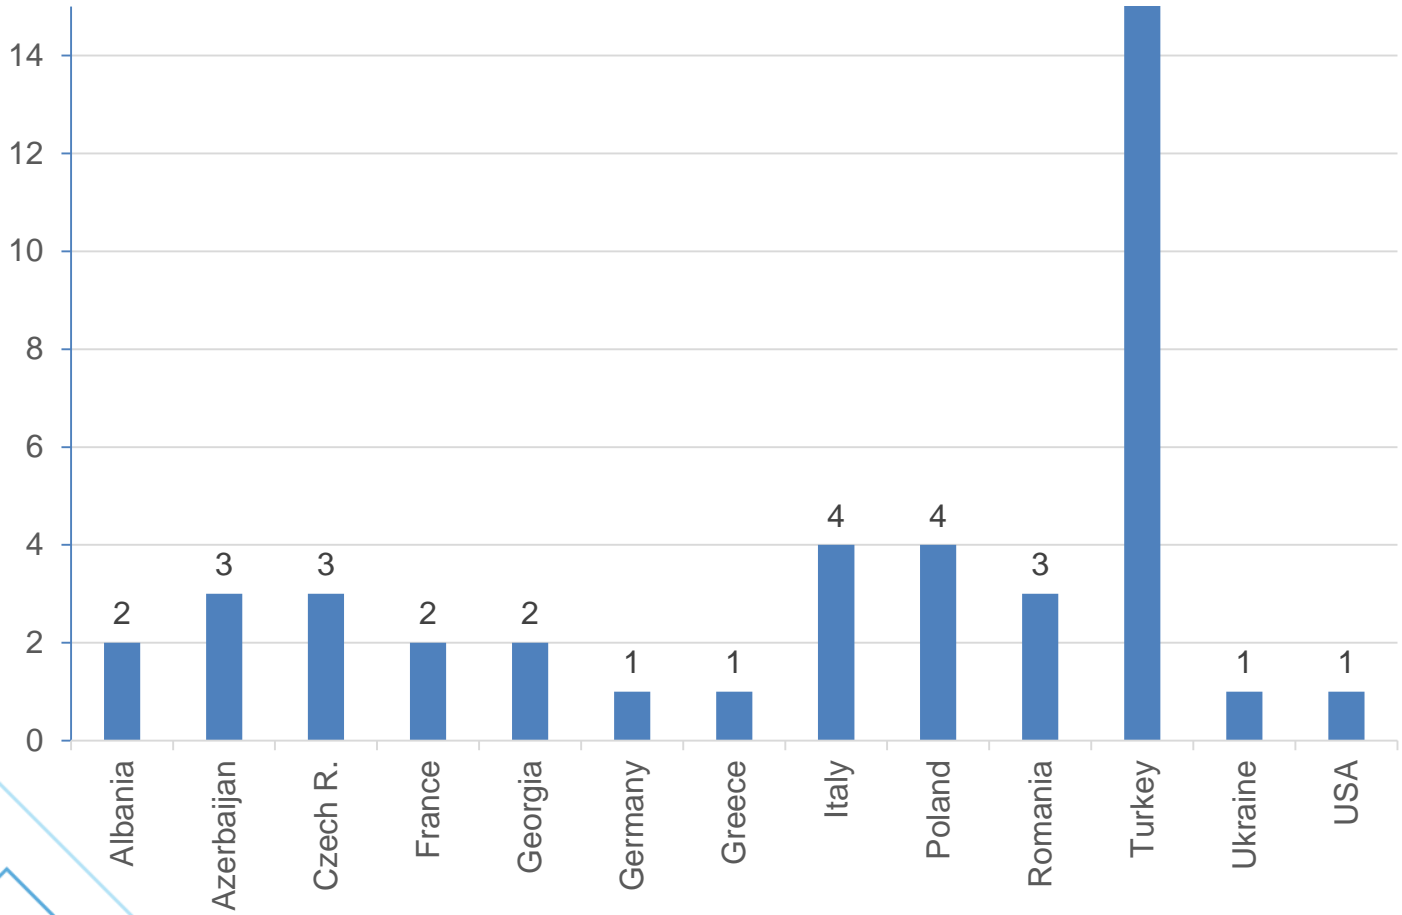

A decorative pattern of overlapping blue squares in various shades (dark blue, medium blue, light blue, and cyan) is positioned in the top-left and bottom-right corners of the page. The squares are arranged in a grid-like fashion, with some squares being semi-transparent, creating a layered effect.

Duration

- 2 weeks
- 3 weeks
- 4 weeks/1 month
- 5 weeks
- 6 weeks
- 8 weeks/2 months
- 3 months
- 4 - 6 months
- flexible

Language requirements

Cancellations

Cancellations

Applications

Applications (1/2)

Applications (2/2)