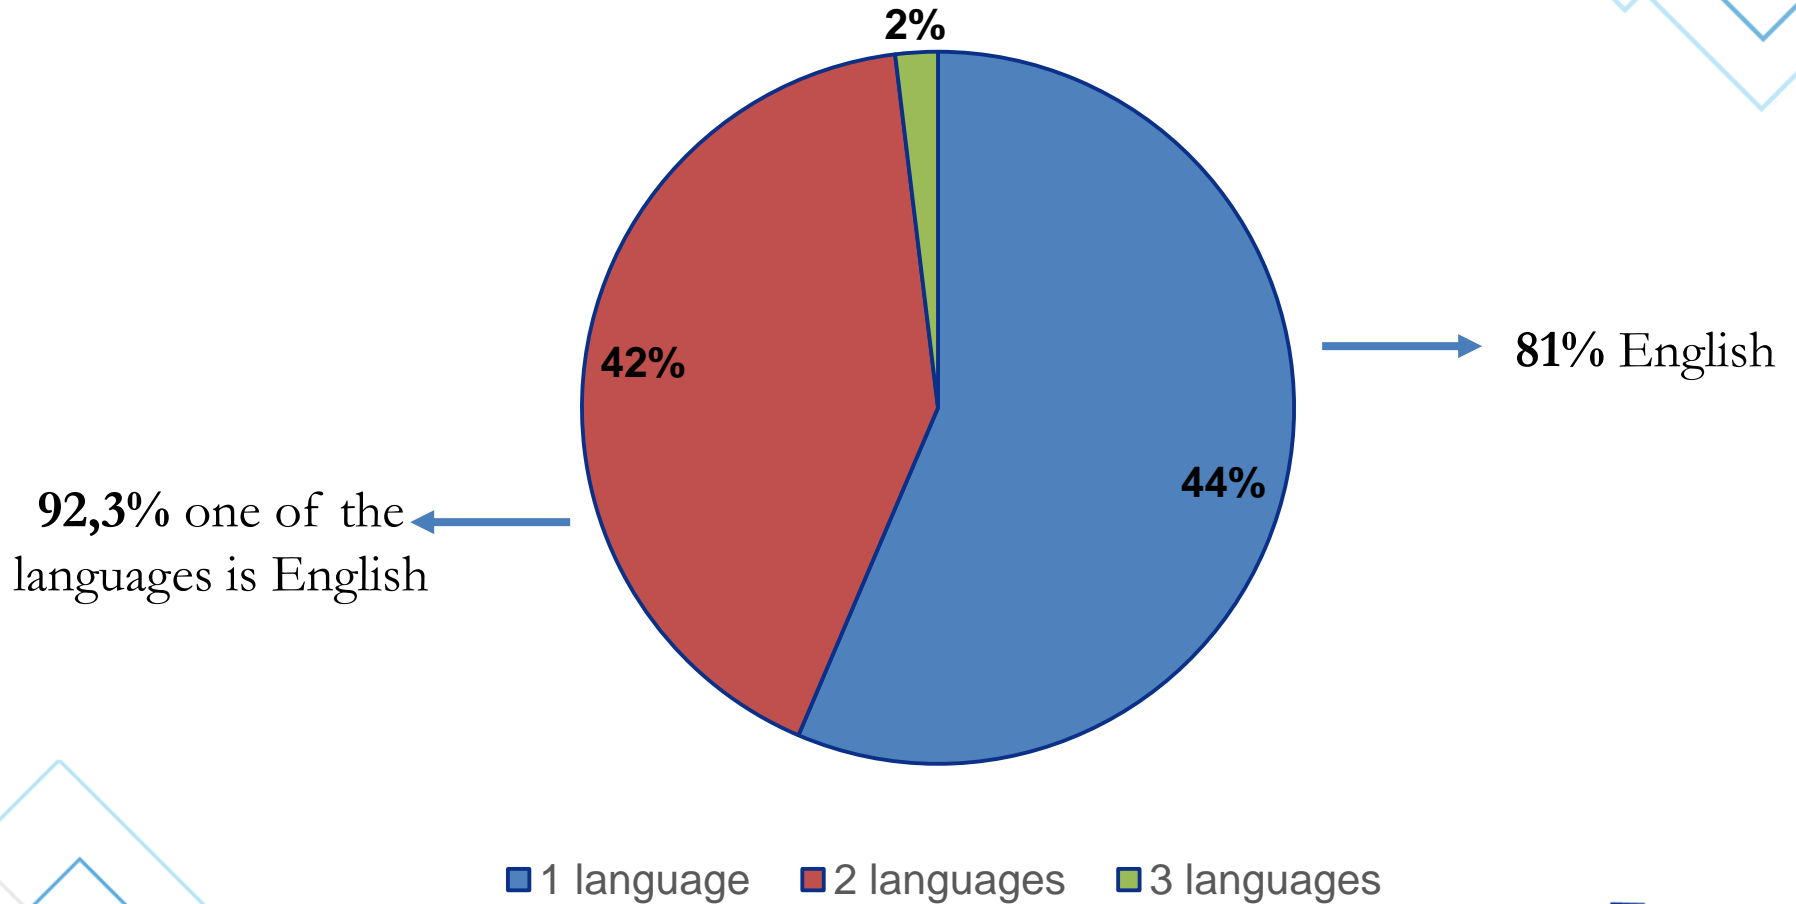

A decorative pattern of overlapping blue squares in various shades (dark blue, medium blue, light blue, and cyan) is positioned in the top-left and bottom-right corners of the page. The squares are arranged in a grid-like fashion, with some squares being semi-transparent, creating a layered effect.

Duration

- 2 weeks
- 3 weeks
- 4 weeks/1 month
- 5 weeks
- 6 weeks
- 8 weeks/2 months
- 3 months
- 4 - 6 months
- flexible

Language requirements

Cancellations

Cancellations

Applications

Applications (1/2)

Applications (2/2)