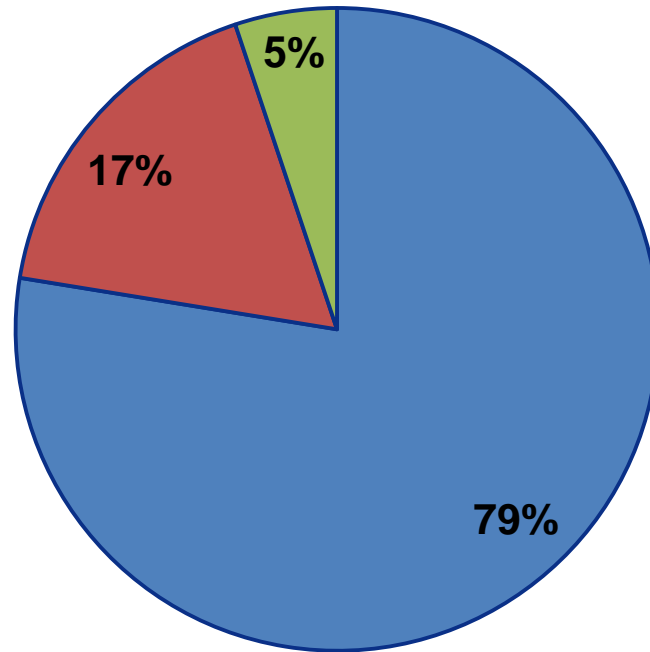

A decorative pattern of overlapping blue squares in various shades (dark blue, medium blue, light blue, and cyan) is positioned in the top-left and bottom-right corners of the page. The squares are arranged in a grid-like fashion, with some squares being semi-transparent, creating a layered effect.

STEP Statistics First Cycle 2016/2017

elsa

The European Law Students' Association

Traineeships

Traineeships (1/2)

Chart Title

Traineeships (2/2)

Chart Title

Remuneration

All traineeships

■ Paid ■ Fringe benefits ■ Unpaid

Remuneration

Paid traineeships, € per month

■ ≤ 150 ■ 150-300 ■ 300-500 ■ Over 500

Education level

■ Undergraduate ■ Graduate - Bachelor ■ Graduate - Master