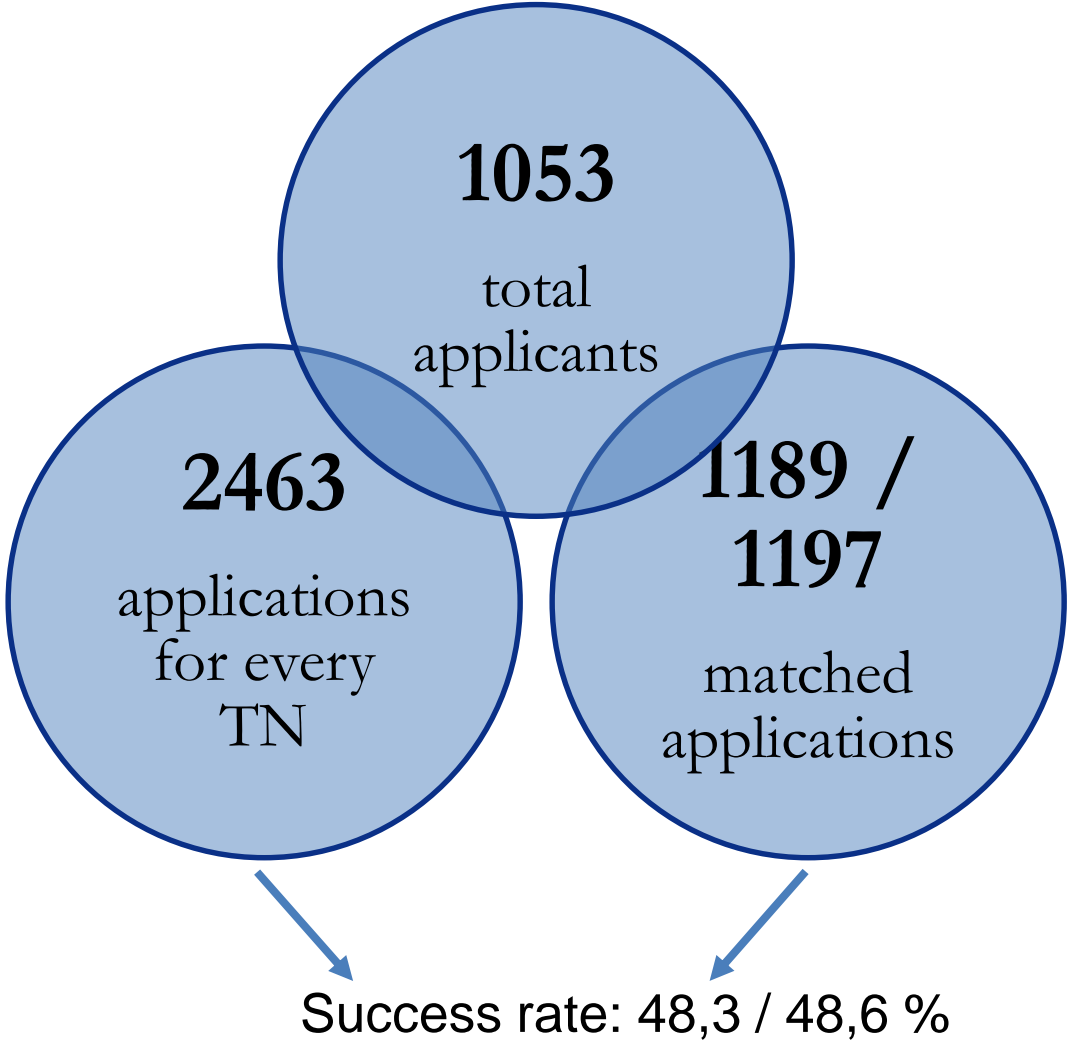

A decorative pattern of overlapping blue squares in various shades (dark blue, medium blue, light blue, and cyan) is positioned in the top-left and bottom-right corners of the page. The squares are arranged in a grid-like fashion, with some squares being semi-transparent, creating a layered effect.

Duration

- 2 weeks
- 3 weeks
- 4 weeks/1 month
- 5 weeks
- 6 weeks
- 8 weeks/2 months
- 3 months
- 4 - 6 months
- flexible

Language requirements

Cancellations

Cancellations

Applications

Applications (1/2)

Applications (2/2)

Trainees

Trainees (1/2)

Trainees (2/2)

Top Legal Skills, term 2015/2016

- Contract Law = 101
- Civil Law = 95
- Commercial Law = 81
- Corporate Law = 56
- Administrative Law = 48