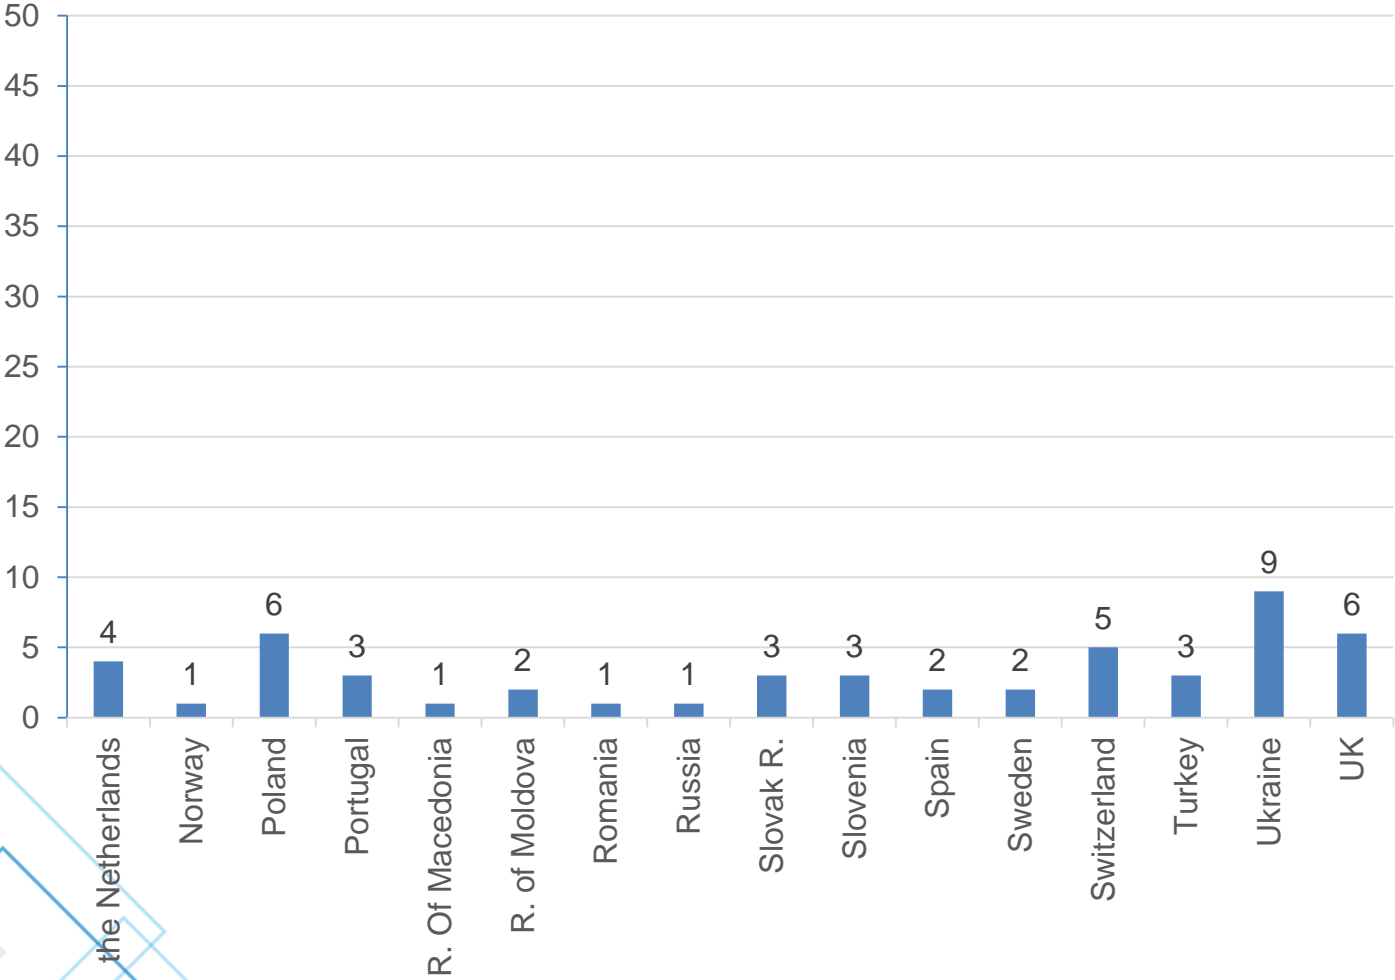

Trainees (2/2)