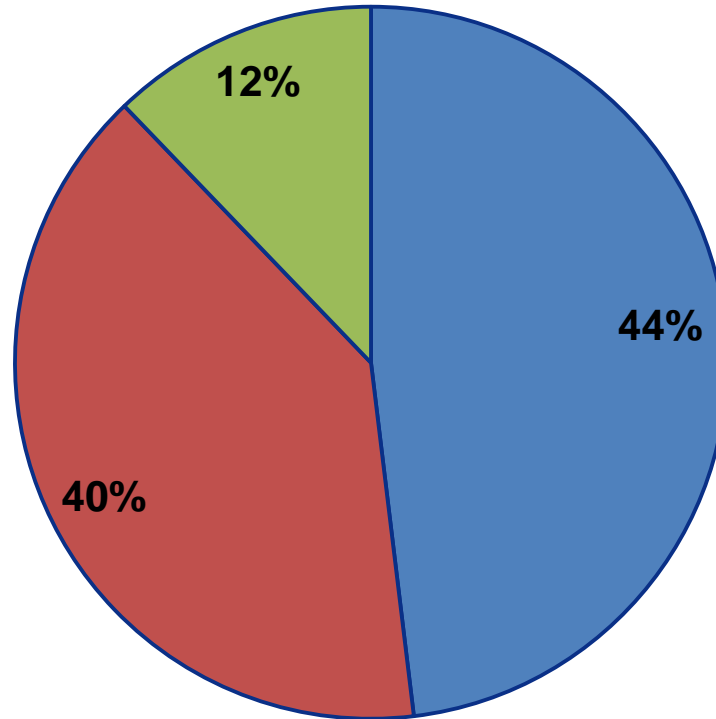

A decorative pattern of overlapping blue squares in various shades (dark blue, medium blue, light blue, and cyan) is positioned in the top-left and bottom-right corners of the page. The squares are arranged in a grid-like fashion, with some squares being semi-transparent, creating a layered effect.

Remuneration

All traineeships

■ Paid ■ Fringe benefits ■ Unpaid

Remuneration

Paid traineeships, € per month

■ ≤ 150 ■ 150-300 ■ 300-500 ■ Over 500

Education level

■ Undergraduate ■ Graduate - Bachelor ■ Graduate - Master