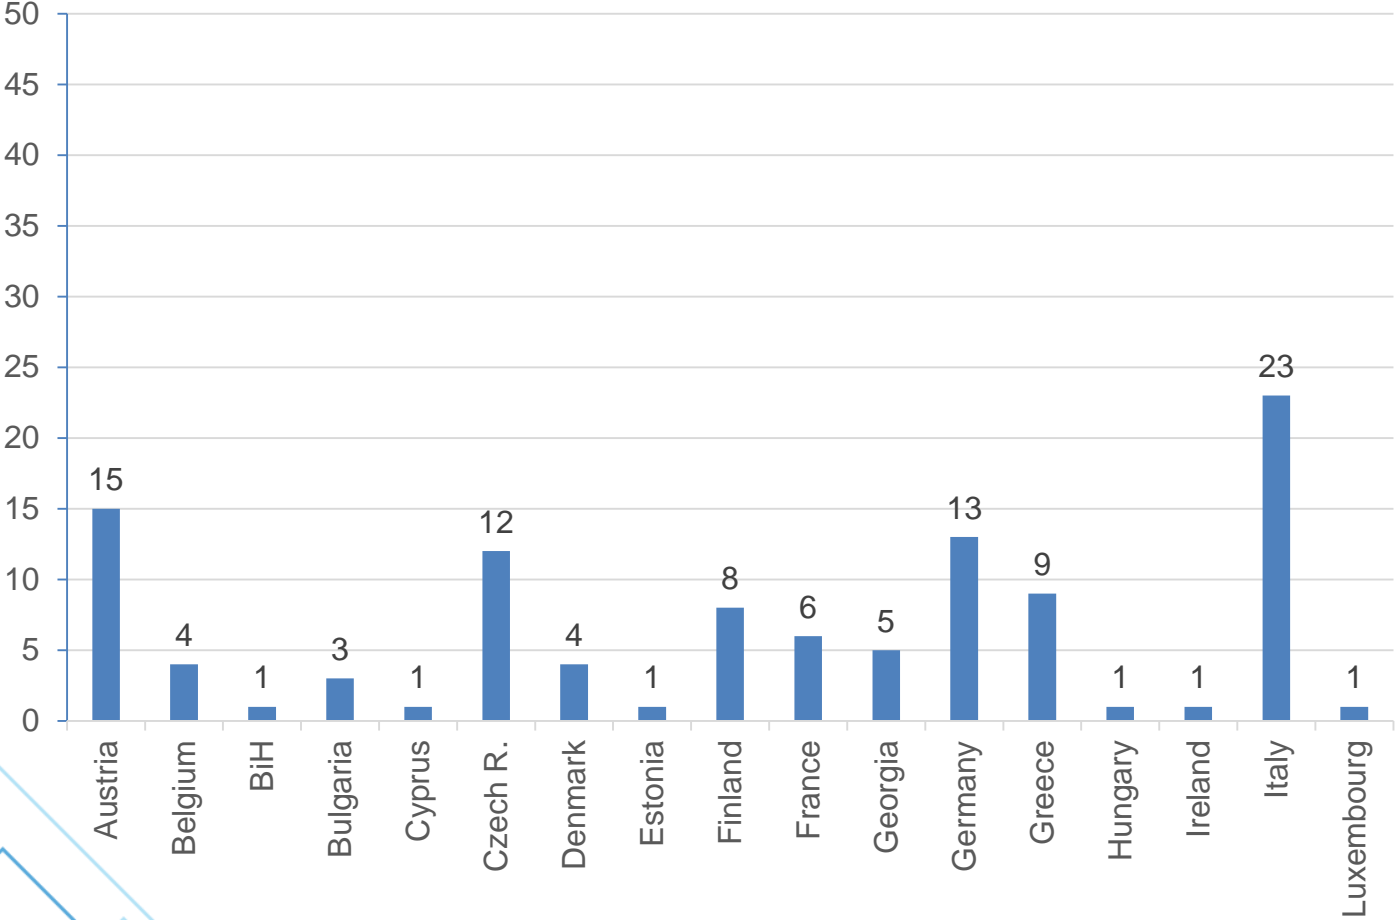

Trainees (1/2)