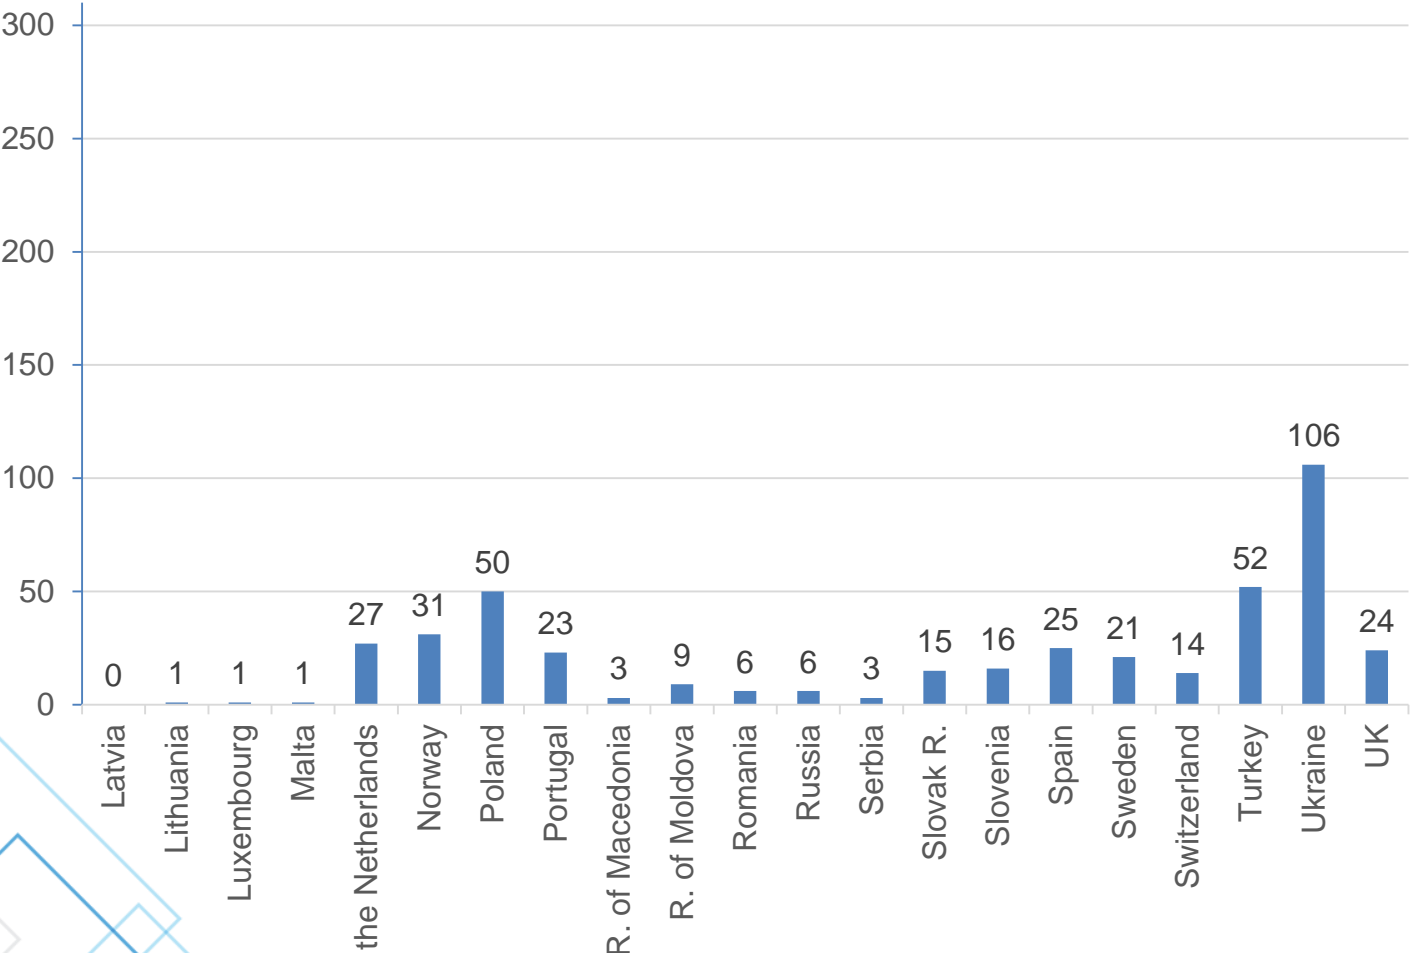

Duration

- 2 weeks
- 3 weeks
- 4 weeks/1 month
- 5 weeks
- 6 weeks
- 8 weeks/2 months
- 3 months
- 4 - 6 months
- flexible

Language requirements

Cancellations

Cancellations

Applications

Applications (1/2)

Applications (2/2)